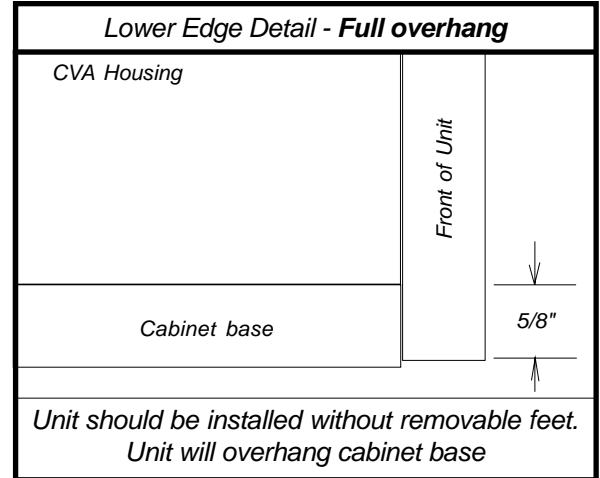

Product and Cut-out Dimensions Built-in Coffee System

CVA 2650 - Wall cabinet installation

Location Codes	
E -	5 foot - 120 Volt - 15 Amp 3-wire molded plug connects left upper rear.
O -	Standard NEMA 5-15 outlet. Location must be accessible.
Notes	
All installations must be done in accordance with local codes.	

NOTE: Drawing is not to scale.
SPECIFICATION SHEETS 010405