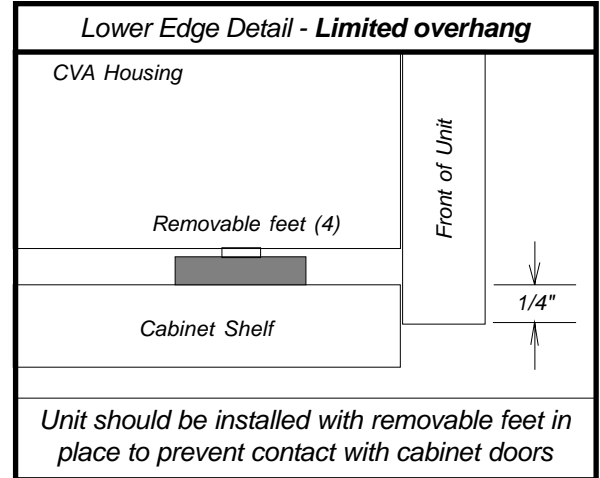

Product and Cut-out Dimensions Built-in Coffee System

CVA 2650 - Tall cabinet installation

Location Codes	
E -	5 foot - 120 Volt - 15 Amp 3-wire molded plug connects left upper rear.
O -	Standard NEMA 5-15 outlet. Location must be accessible.
Notes	
All installations must be done in accordance with local codes.	

NOTE: Drawing is not to scale.
SPECIFICATION SHEETS 010405