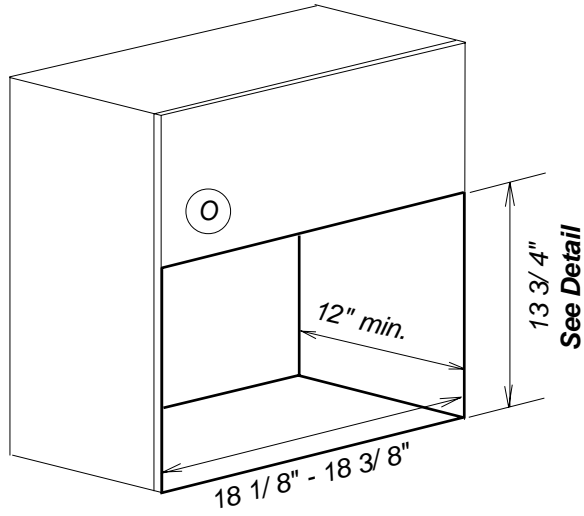

# Product and Cut-out Dimensions Built-in Coffee System

## CVA 2650 - Wall cabinet installation

Location Codes	
E -	5 foot - 120 Volt - 15 Amp 3-wire molded plug connects left upper rear.
O -	Standard NEMA 5-15 outlet. Location must be accessible.
Notes	
<ul style="list-style-type: none"> <li>All installations must be done in accordance with local codes.</li> </ul>	

NOTE: Drawing is not to scale.  
SPECIFICATION SHEETS 010405

## CVA 2650 - Tall cabinet installation

Location Codes	
E -	5 foot - 120 Volt - 15 Amp 3-wire molded plug connects left upper rear.
O -	Standard NEMA 5-15 outlet. Location must be accessible.
Notes	
<ul style="list-style-type: none"> <li>All installations must be done in accordance with local codes.</li> </ul>	