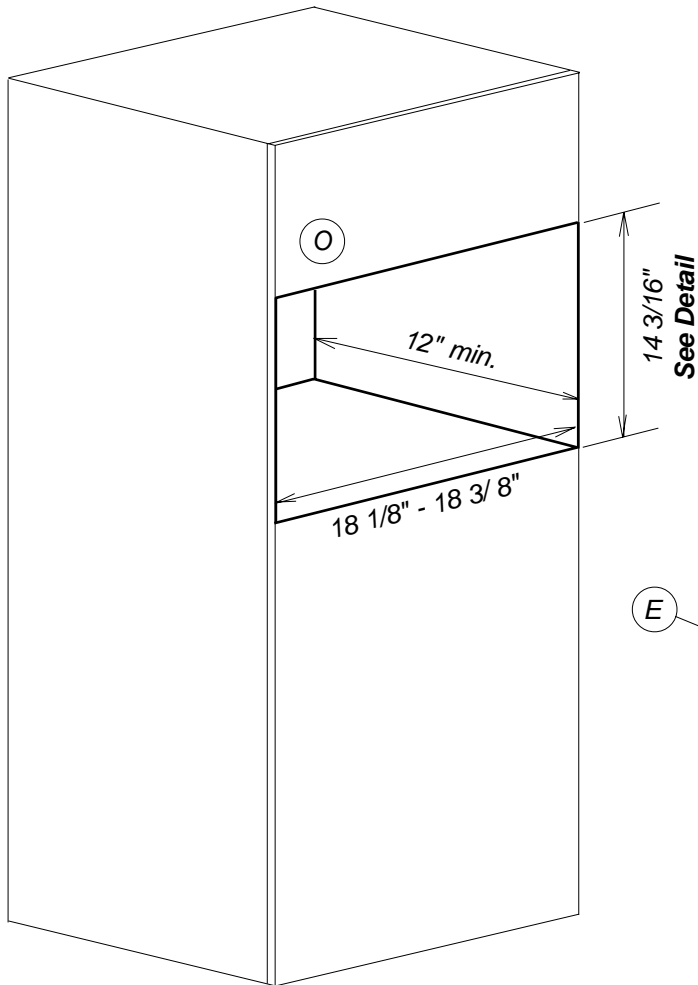

Product and Cut-out Dimensions Built-in Coffee System

CVA 2650 - Tall cabinet installation

Location Codes	
E -	5 foot - 120 Volt - 15 Amp 3-wire molded plug connects left upper rear.
O -	Standard NEMA 5-15 outlet. Location must be accessible.
Notes	
All installations must be done in accordance with local codes.	

NOTE: Drawing is not to scale.
SPECIFICATION SHEETS 010405