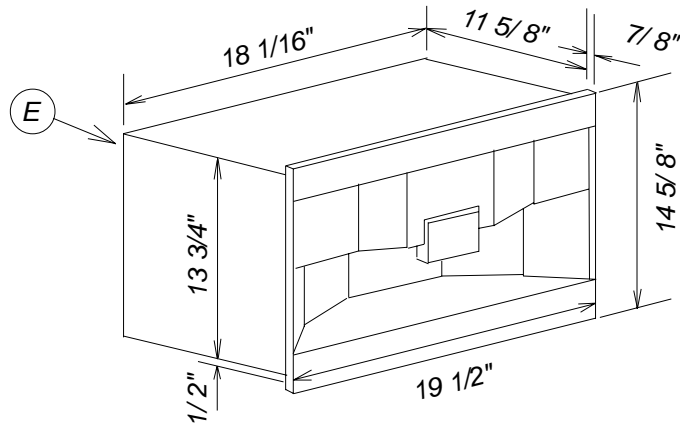

Product and Cut-out Dimensions Built-in Coffee System

CVA 2650 - Tall cabinet installation

Location Codes	
E -	5 foot - 120 Volt - 15 Amp 3-wire molded plug connects left upper rear.
O -	Standard NEMA 5-15 outlet. Location must be accessible.
Notes	
All installations must be done in accordance with local codes.	

NOTE: Drawing is not to scale.
SPECIFICATION SHEETS 010405