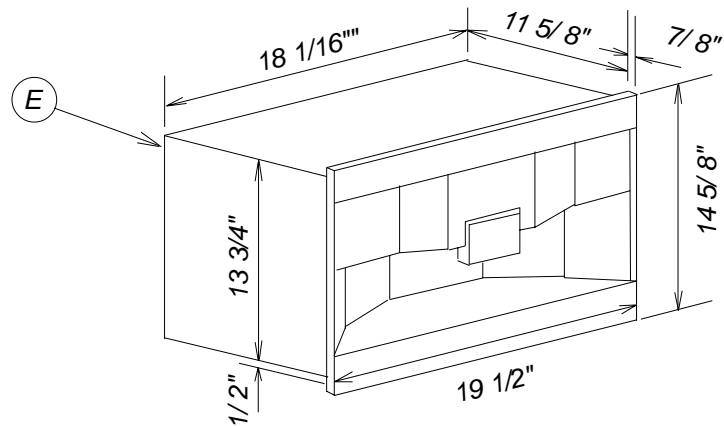

# Product and Cut-out Dimensions Built-in Coffee System

## CVA 2650 - Wall cabinet installation

Location Codes	
E -	5 foot - 120 Volt - 15 Amp 3-wire molded plug connects left upper rear.
O -	Standard NEMA 5-15 outlet. Location must be accessible.
Notes	
<ul style="list-style-type: none"> <li>All installations must be done in accordance with local codes.</li> </ul>	

NOTE: Drawing is not to scale.  
SPECIFICATION SHEETS 010405