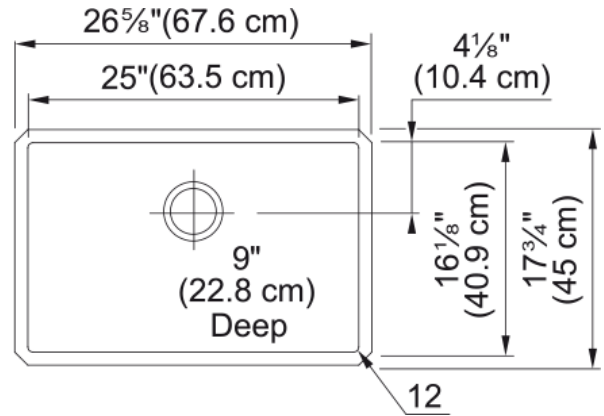

Cube Undermount Sink - CUX11025 | 122.0479.664

Technical Data

Aspect

Sink type	Sink
Type of material	Stainless steel
Number of bowls	1
Color	Steel
Surface finish	Pearl

Product Dimensions

Exterior size: right to left	26.654
Exterior size: front to back	17.717
Large bowl size: right to left	25
Large bowl size: front to back	16.142
Large bowl: depth	9.016

Installation

Minimum cabinet size	30"
----------------------	-----

Product specifications

Installation type	Undermount
Drain hole	3 1/2"
Position of drainer	No drainer

Product identification

Product brand	FRANKE
Product family	Maris
Collection	Cube
Certified by	cUPC