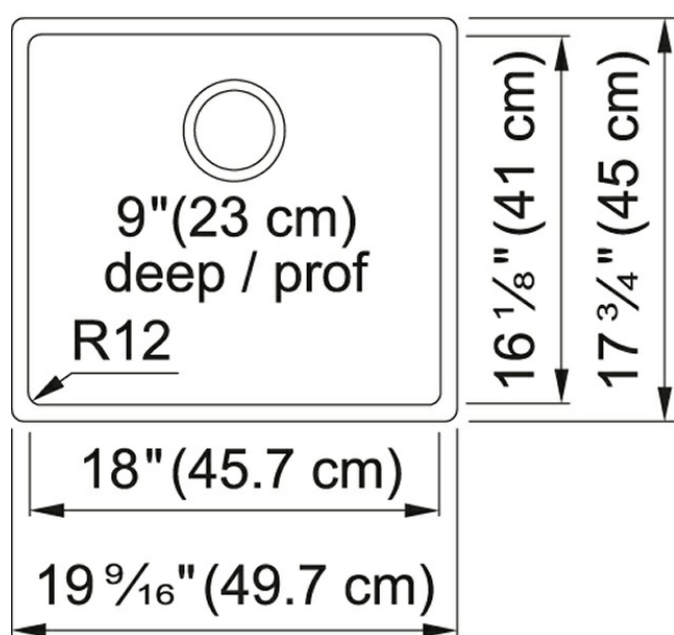

Product Picture

Technical Drawing

Product Dimensions

Length overall	19 9/16"
Width overall	17 3/4"
Length of large bowl	18"
Width of large bowl	16 1/8"
Depth of large bowl	9"
Minimum Cabinet Size	24"

General Information

Type of Material	18 Gauge Stainless Steel
Number of Bowls	1
Faucet Hole	None
Where to buy	Showroom

Article Numbers

FUN#	122.0627.661
------	--------------