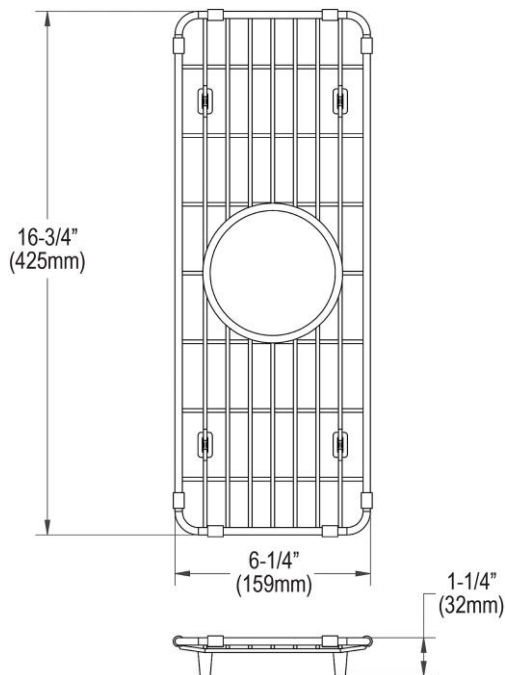

Material:	Stainless Steel
Finish:	Polished Stainless Steel
Dimensions:	6-1/4" x 16-3/4" x 1-1/4"

AMERICAN PRIDE. A LIFETIME TRADITION.
Like your family, the Elkay family has values and traditions that endure. For almost a century, Elkay has been a family-owned and operated company, providing thousands of jobs that support our families and communities.

- [Clean and Care Manual (PDF)](#)
- [Clean and Care Manual (PDF)](#)
- [Warranty (PDF)](#)