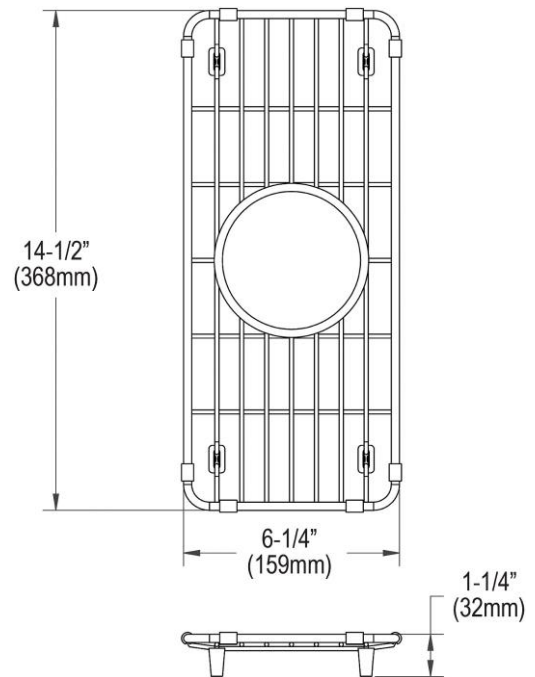

Material:	Stainless Steel
Finish:	Polished Stainless Steel
Dimensions:	6-1/4" x 14-1/2" x 1-1/4"

AMERICAN PRIDE. A LIFETIME TRADITION.
Like your family, the Elkay family has values and traditions that endure. For almost a century, Elkay has been a family-owned and operated company, providing thousands of jobs that support our families and communities.

[Clean and Care Manual (PDF)](#)

[Clean and Care Manual (PDF)](#)

[Warranty (PDF)](#)