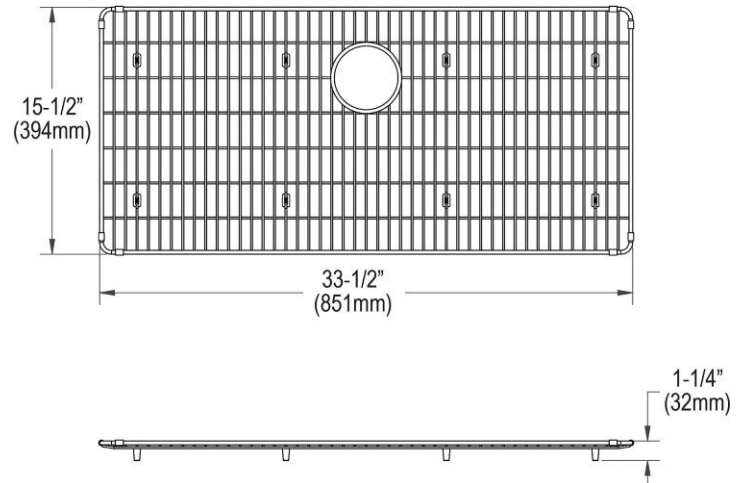

Material:	Stainless Steel
Finish:	Polished Stainless Steel
Dimensions:	33-1/2" x 15-1/2" x 1-1/4"

AMERICAN PRIDE. A LIFETIME TRADITION.
Like your family, the Elkay family has values and traditions that endure. For almost a century, Elkay has been a family-owned and operated company, providing thousands of jobs that support our families and communities.

[Clean and Care Manual (PDF)](#)

[Clean and Care Manual (PDF)](#)

[Warranty (PDF)](#)