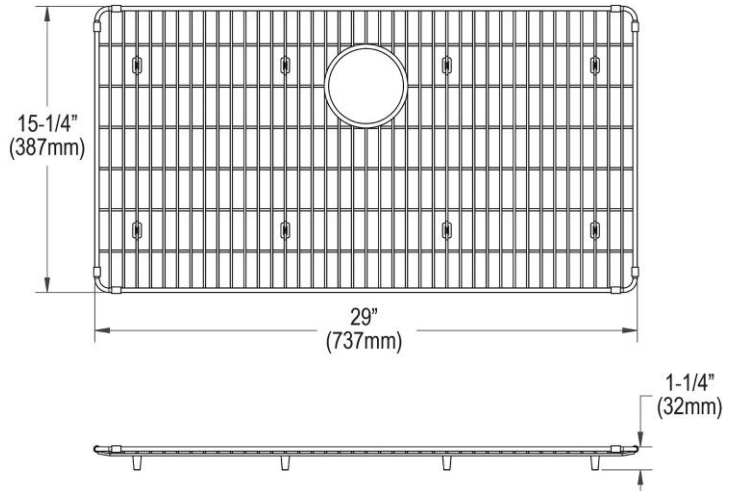

Material:	Stainless Steel
Finish:	Polished Stainless Steel
Dimensions:	29" x 15-1/4" x 1-1/4"

AMERICAN PRIDE. A LIFETIME TRADITION.
Like your family, the Elkay family has values and traditions that endure. For almost a century, Elkay has been a family-owned and operated company, providing thousands of jobs that support our families and communities.

[Clean and Care Manual (PDF)](#)

[Clean and Care Manual (PDF)](#)

[Warranty (PDF)](#)