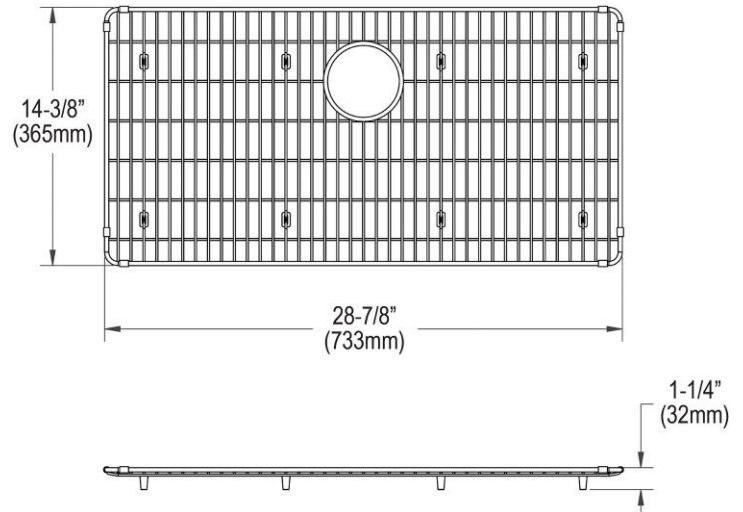

Material:	Stainless Steel
Finish:	Polished Stainless Steel
Dimensions:	28-7/8" x 14-3/8" x 1-1/4"

AMERICAN PRIDE. A LIFETIME TRADITION.
Like your family, the Elkay family has values and traditions that endure. For almost a century, Elkay has been a family-owned and operated company, providing thousands of jobs that support our families and communities.

[Clean and Care Manual (PDF)](#)

[Clean and Care Manual (PDF)](#)

[Warranty (PDF)](#)