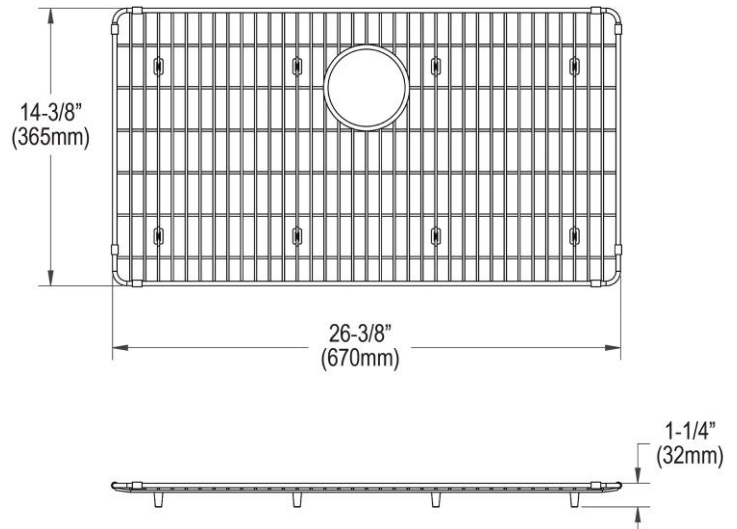

Material:	Stainless Steel
Finish:	Polished Stainless Steel
Dimensions:	26-3/8" x 14-3/8" x 1-1/4"

AMERICAN PRIDE. A LIFETIME TRADITION.
Like your family, the Elkay family has values and traditions that endure. For almost a century, Elkay has been a family-owned and operated company, providing thousands of jobs that support our families and communities.

[Clean and Care Manual (PDF)](#)

[Clean and Care Manual (PDF)](#)

[Warranty (PDF)](#)