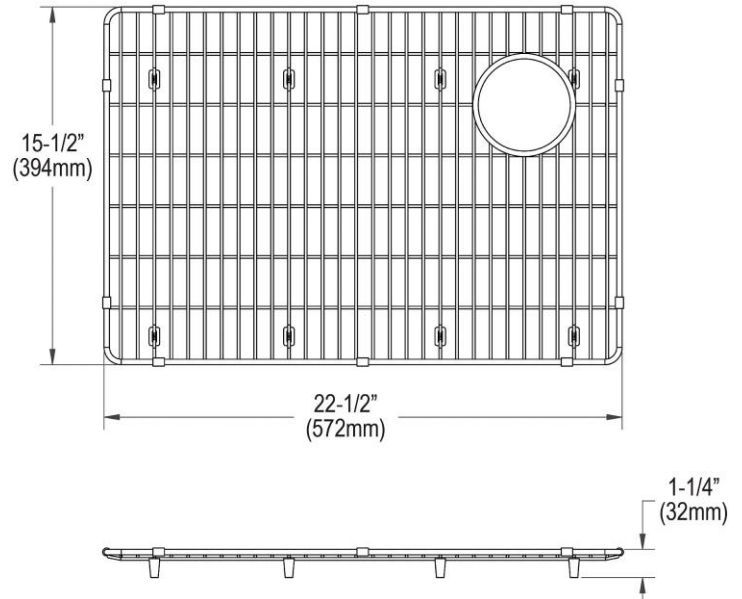

Material:	Stainless Steel
Finish:	Polished Stainless Steel
Dimensions:	22-1/2" x 15-1/2" x 1-1/4"

AMERICAN PRIDE. A LIFETIME TRADITION.
Like your family, the Elkay family has values and traditions that endure. For almost a century, Elkay has been a family-owned and operated company, providing thousands of jobs that support our families and communities.

[Clean and Care Manual (PDF)](#)

[Clean and Care Manual (PDF)](#)

[Warranty (PDF)](#)