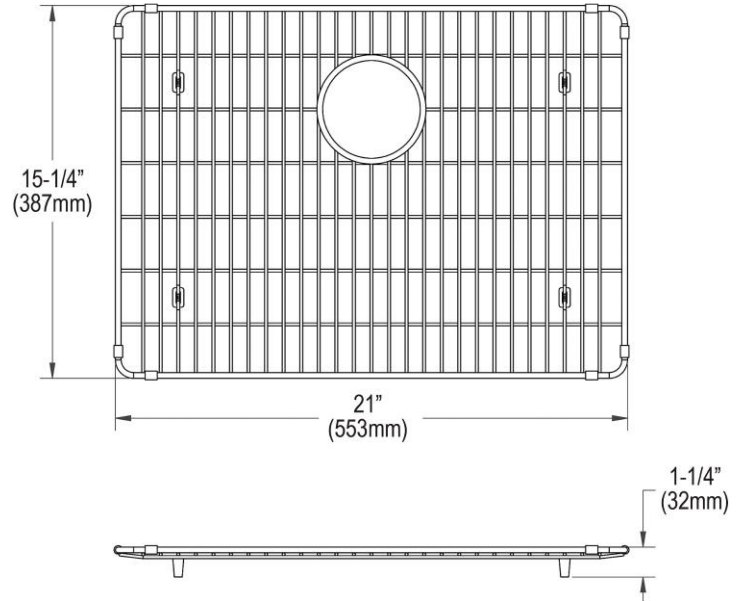

Material:	Stainless Steel
Finish:	Polished Stainless Steel
Dimensions:	21" x 15-1/4" x 1-1/4"

AMERICAN PRIDE. A LIFETIME TRADITION.
Like your family, the Elkay family has values and traditions that endure. For almost a century, Elkay has been a family-owned and operated company, providing thousands of jobs that support our families and communities.

[Clean and Care Manual (PDF)](#)

[Clean and Care Manual (PDF)](#)

[Warranty (PDF)](#)