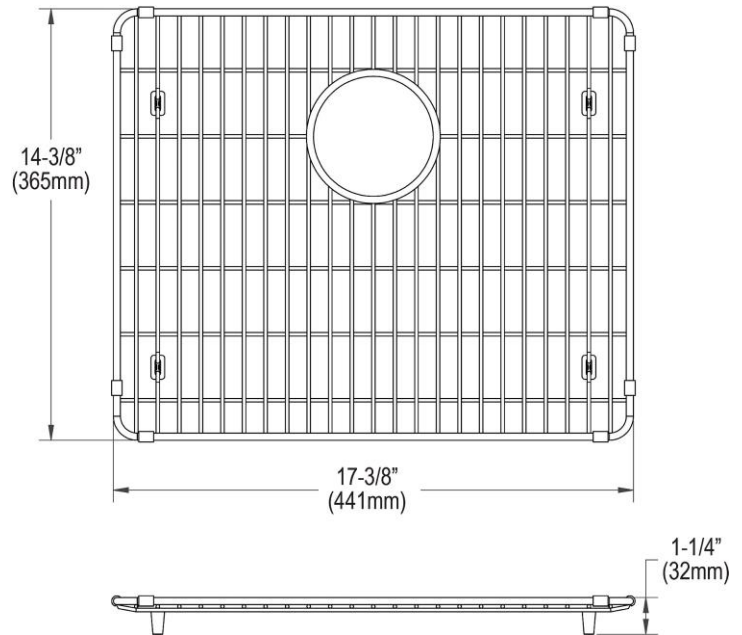

Material:	Stainless Steel
Finish:	Polished Stainless Steel
Dimensions:	17-3/8" x 14-3/8" x 1-1/4"

AMERICAN PRIDE. A LIFETIME TRADITION.
Like your family, the Elkay family has values and traditions that endure. For almost a century, Elkay has been a family-owned and operated company, providing thousands of jobs that support our families and communities.

[Clean and Care Manual (PDF)](#)

[Clean and Care Manual (PDF)](#)

[Warranty (PDF)](#)