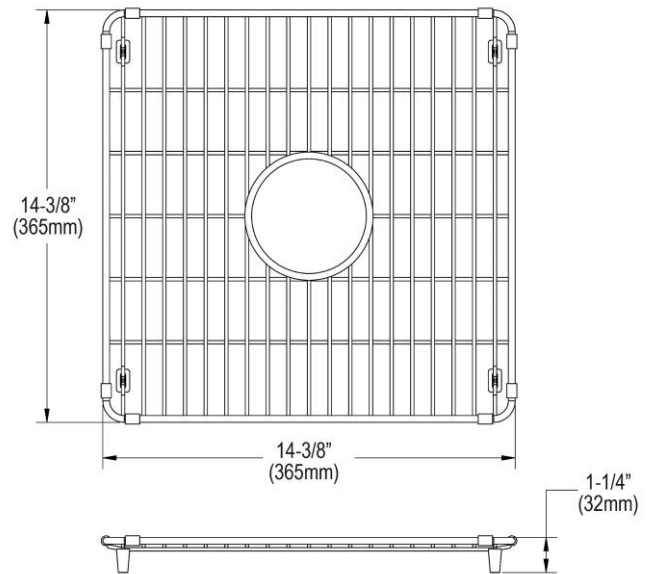

PART: _____ QTY: _____

PROJECT: _____

CONTACT: _____

DATE: _____

NOTES: _____

APPROVAL: _____

In keeping with our policy of continuing product improvement, Elkay reserves the right to change product specifications without notice. Please visit elkay.com for the most current version of Elkay product specification sheets. This specification describes an Elkay product with design, quality, and functional benefits to the user. When making a comparison of other producers' offerings, be certain these features are not overlooked.