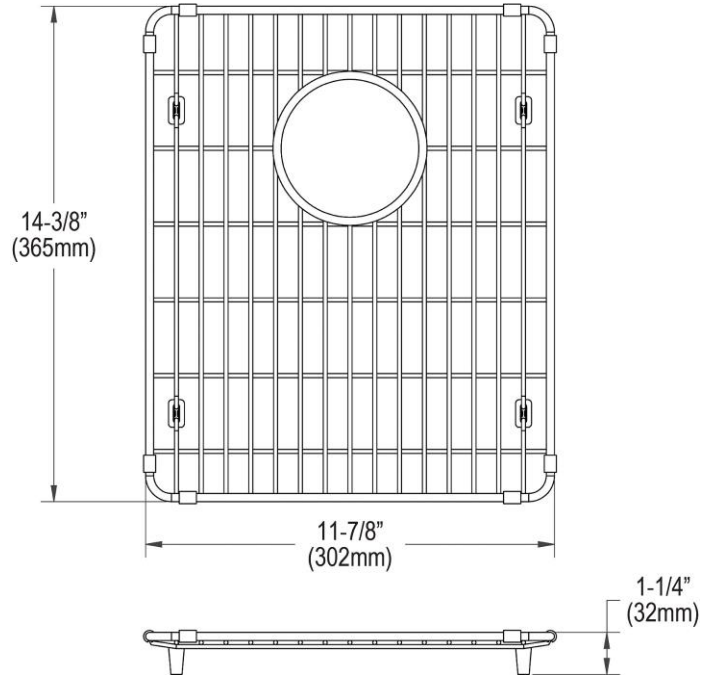

PART: _____ QTY: _____

PROJECT: _____

CONTACT: _____

DATE: _____

NOTES: _____

APPROVAL: _____

In keeping with our policy of continuing product improvement, Elkay reserves the right to change product specifications without notice. Please visit elkay.com for the most current version of Elkay product specification sheets. This specification describes an Elkay product with design, quality, and functional benefits to the user. When making a comparison of other producers' offerings, be certain these features are not overlooked.