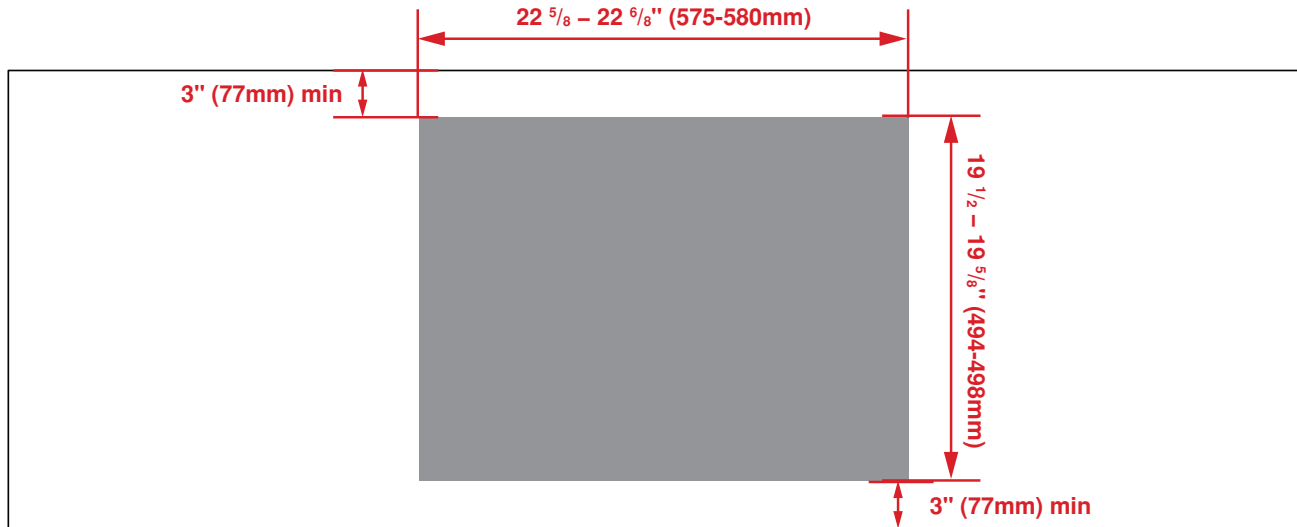

| GENERAL | |
|--|--------------------------------|
| Size | 24" |
| Color | Stainless Steel |
| Heating Technology | Gas |
| Stainless Steel Frame | Yes |
| Control Type | Front Knob Control |
| GAS BURNER FEATURES | |
| Sealed Burner | Yes |
| Gas Safety Device | Yes |
| 15,000 BTU Power Burner with Simmering | Yes |
| Cast Iron Continuous Grates | Yes |
| STANDARD POWER | |
| Front Left | 12,000 BTU |
| Front Right | 10000 BTU |
| Rear Left | 6000 BTU |
| Rear Right | 6000 BTU |
| DIMENSIONS | |
| Required Cutout Dimension (H x W x D) | 1 13/16 x 22 7/8 x 20 1/16 in. |
| Overall Height | 1 13/16 in. |
| Overall Width | 22 7/8 in. |
| Overall Depth | 20 1/16 in. |
| Weight | 25.35 lbs |
| POWER / RATINGS | |
| KW / Amps Rating at 240 V, 60 Hz | 110-120 V, 60 Hz |

Top

Side – Side View

Front – Side View

Countertop Cutout

NOTE TO THE INSTALLER: All height, width and depth dimensions are shown in inches (as well as metric). Beko US Inc. reserves the absolute and unrestricted right to change product materials and specifications, at any time, without notice. Please visit our website www.beko.us or call 888 352 2356 to verify the latest specifications with final dimensional data and other details prior to installation and making a cutout. Applicable product limited warranty information may be found in accompanying product materials or you may contact your account manager for further details. Proper installation is the responsibility of the installer. Product failure due to improper installation is not covered under the Limited Warranty.