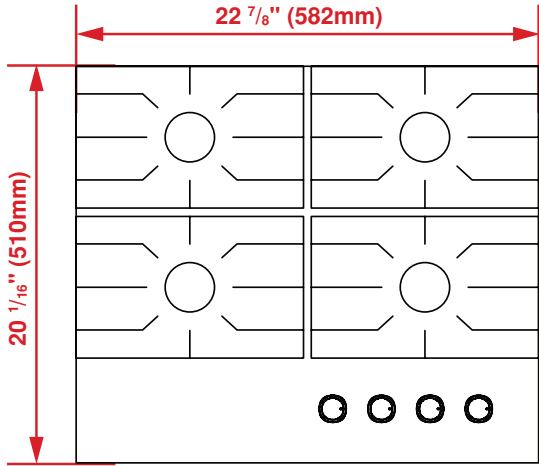

| GENERAL | |
|--|--------------------------------|
| Size | 24" |
| Color | Stainless Steel |
| Heating Technology | Gas |
| Stainless Steel Frame | Yes |
| Control Type | Front Knob Control |
| GAS BURNER FEATURES | |
| Sealed Burner | Yes |
| Gas Safety Device | Yes |
| 15,000 BTU Power Burner with Simmering | Yes |
| Cast Iron Continuous Grates | Yes |
| STANDARD POWER | |
| Front Left | 12,000 BTU |
| Front Right | 10000 BTU |
| Rear Left | 6000 BTU |
| Rear Right | 6000 BTU |
| DIMENSIONS | |
| Required Cutout Dimension (H x W x D) | 1 13/16 x 22 7/8 x 20 1/16 in. |
| Overall Height | 1 13/16 in. |
| Overall Width | 22 7/8 in. |
| Overall Depth | 20 1/16 in. |
| Weight | 25.35 lbs |
| POWER / RATINGS | |
| KW / Amps Rating at 240 V, 60 Hz | 110-120 V, 60 Hz |

Top

Side – Side View

Front – Side View

Countertop Cutout

NOTE TO THE INSTALLER: All height, width and depth dimensions are shown in inches (as well as metric). Beko US Inc. reserves the absolute and unrestricted right to change product materials and specifications, at any time, without notice. Please visit our website www.beko.us or call 888 352 2356 to verify the latest specifications with final dimensional data and other details prior to installation and making a cutout. Applicable product limited warranty information may be found in accompanying product materials or you may contact your account manager for further details. Proper installation is the responsibility of the installer. Product failure due to improper installation is not covered under the Limited Warranty.