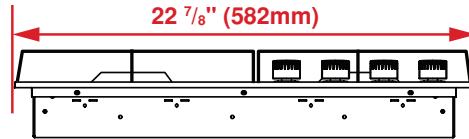

| GENERAL | |
|--|--------------------------------|
| Size | 24" |
| Color | Stainless Steel |
| Heating Technology | Gas |
| Stainless Steel Frame | Yes |
| Control Type | Front Knob Control |
| GAS BURNER FEATURES | |
| Sealed Burner | Yes |
| Gas Safety Device | Yes |
| 15,000 BTU Power Burner with Simmering | Yes |
| Cast Iron Continuous Grates | Yes |
| STANDARD POWER | |
| Front Left | 12,000 BTU |
| Front Right | 10000 BTU |
| Rear Left | 6000 BTU |
| Rear Right | 6000 BTU |
| DIMENSIONS | |
| Required Cutout Dimension (H x W x D) | 1 13/16 x 22 7/8 x 20 1/16 in. |
| Overall Height | 1 13/16 in. |
| Overall Width | 22 7/8 in. |
| Overall Depth | 20 1/16 in. |
| Weight | 25.35 lbs |
| POWER / RATINGS | |
| KW / Amps Rating at 240 V, 60 Hz | 110-120 V, 60 Hz |

Top

Side – Side View

Front – Side View

Countertop Cutout

NOTE TO THE INSTALLER: All height, width and depth dimensions are shown in inches (as well as metric). Beko US Inc. reserves the absolute and unrestricted right to change product materials and specifications, at any time, without notice. Please visit our website www.beko.us or call 888 352 2356 to verify the latest specifications with final dimensional data and other details prior to installation and making a cutout. Applicable product limited warranty information may be found in accompanying product materials or you may contact your account manager for further details. Proper installation is the responsibility of the installer. Product failure due to improper installation is not covered under the Limited Warranty.