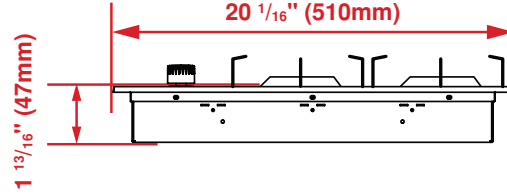

IN HARMONY WITH NATURE,
YOUR LIFE, AND YOU.

Blomberg
seit 1883

24" Gas Cooktop

CTG24400SS

FEATURES

- Four Gas Burners
- Sealed Burner
- Gas Safety Device
- 15,000 BTU Power Burner with Simmering
- Cast Iron Pan Supports
- Integrated Ignition
- Front Knob Control without Illumination

| GENERAL | |
|--|--------------------------------|
| Size | 24" |
| Color | Stainless Steel |
| Heating Technology | Gas |
| Stainless Steel Frame | Yes |
| Control Type | Front Knob Control |
| GAS BURNER FEATURES | |
| Sealed Burner | Yes |
| Gas Safety Device | Yes |
| 15,000 BTU Power Burner with Simmering | Yes |
| Cast Iron Continuous Grates | Yes |
| STANDARD POWER | |
| Front Left | 12,000 BTU |
| Front Right | 10000 BTU |
| Rear Left | 6000 BTU |
| Rear Right | 6000 BTU |
| DIMENSIONS | |
| Required Cutout Dimension (H x W x D) | 1 13/16 x 22 7/8 x 20 1/16 in. |
| Overall Height | 1 13/16 in. |
| Overall Width | 22 7/8 in. |
| Overall Depth | 20 1/16 in. |
| Weight | 25.35 lbs |
| POWER / RATINGS | |
| KW / Amps Rating at 240 V, 60 Hz | 110-120 V, 60 Hz |

Top

Side – Side View

Front – Side View

Countertop Cutout

NOTE TO THE INSTALLER: All height, width and depth dimensions are shown in inches (as well as metric). Beko US Inc. reserves the absolute and unrestricted right to change product materials and specifications, at any time, without notice. Please visit our website www.beko.us or call 888 352 2356 to verify the latest specifications with final dimensional data and other details prior to installation and making a cutout. Applicable product limited warranty information may be found in accompanying product materials or you may contact your account manager for further details. Proper installation is the responsibility of the installer. Product failure due to improper installation is not covered under the Limited Warranty.