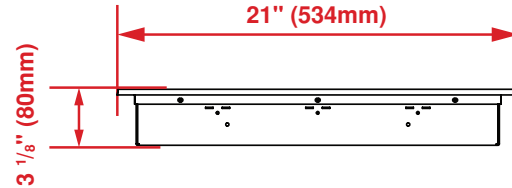

### DIMENSIONS (H X W X D)

3 1/8 x 30 x 21 in.

GENERAL	
Glass Type	Glass
Size	30"
Color	Black
Heating Technology	Electric (Vitroceramic)
Stainless Steel Frame	Yes
Control Type	Front Touch Control
ELECTRIC BURNER FEATURES	
Smooth Top for Easy Cleaning	Yes
Programmable Touch Control System	N/A
Slide Touch Control with Timer	Yes
XL Size Super Burner	N/A
Residual Heat Indicator	Yes
Edge to Edge Frameless Design	N/A
STANDARD POWER	
Front Left	1200 W
Front Right	1100 / 2500 W
Rear Left	1200 W
Rear Right	800 / 2200 W
Center	N/A
DIMENSIONS	
Required Cutout Dimension (H x W x D)	3 1/8 x 30 x 21 in.
Overall Height	3 1/8 in.
Overall Width	30 in.
Overall Depth	21 in.
Weight	33 lbs
POWER / RATINGS	
KW / Amps Rating at 240 V, 60 Hz	220-240 V, 60 Hz
Supply Cord	Yes
Plug Type	4-prong NEMA 30 A

Top

Side – Side View

Front – Side View

Countertop Cutout

NOTE TO THE INSTALLER: All height, width and depth dimensions are shown in inches (as well as metric). Beko US Inc. reserves the absolute and unrestricted right to change product materials and specifications, at any time, without notice. Please visit our website [www.beko.us](http://www.beko.us) or call 888 352 2356 to verify the latest specifications with final dimensional data and other details prior to installation and making a cutout. Applicable product limited warranty information may be found in accompanying product materials or you may contact your account manager for further details. Proper installation is the responsibility of the installer. Product failure due to improper installation is not covered under the Limited Warranty.