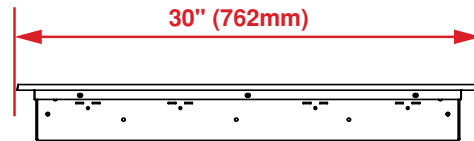

### DIMENSIONS (H X W X D)

3 1/8 x 30 x 21 in.

GENERAL	
Glass Type	Glass
Size	30"
Color	Black
Heating Technology	Electric (Vitroceramic)
Stainless Steel Frame	Yes
Control Type	Front Touch Control
ELECTRIC BURNER FEATURES	
Smooth Top for Easy Cleaning	Yes
Programmable Touch Control System	N/A
Slide Touch Control with Timer	Yes
XL Size Super Burner	N/A
Residual Heat Indicator	Yes
Edge to Edge Frameless Design	N/A
STANDARD POWER	
Front Left	1200 W
Front Right	1100 / 2500 W
Rear Left	1200 W
Rear Right	800 / 2200 W
Center	N/A
DIMENSIONS	
Required Cutout Dimension (H x W x D)	3 1/8 x 30 x 21 in.
Overall Height	3 1/8 in.
Overall Width	30 in.
Overall Depth	21 in.
Weight	33 lbs
POWER / RATINGS	
KW / Amps Rating at 240 V, 60 Hz	220-240 V, 60 Hz
Supply Cord	Yes
Plug Type	4-prong NEMA 30 A

Top

Side – Side View

Front – Side View

Countertop Cutout

NOTE TO THE INSTALLER: All height, width and depth dimensions are shown in inches (as well as metric). Beko US Inc. reserves the absolute and unrestricted right to change product materials and specifications, at any time, without notice. Please visit our website [www.beko.us](http://www.beko.us) or call 888 352 2356 to verify the latest specifications with final dimensional data and other details prior to installation and making a cutout. Applicable product limited warranty information may be found in accompanying product materials or you may contact your account manager for further details. Proper installation is the responsibility of the installer. Product failure due to improper installation is not covered under the Limited Warranty.