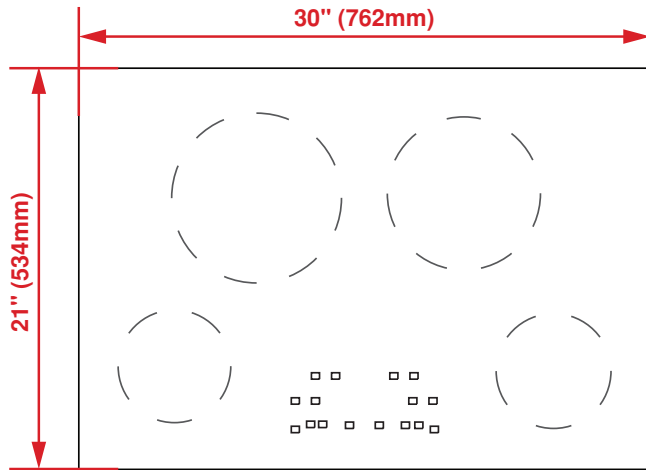

### DIMENSIONS (H X W X D)

3 1/8 x 30 x 21 in.

GENERAL	
Glass Type	Glass
Size	30"
Color	Black
Heating Technology	Electric (Vitroceramic)
Stainless Steel Frame	Yes
Control Type	Front Touch Control
ELECTRIC BURNER FEATURES	
Smooth Top for Easy Cleaning	Yes
Programmable Touch Control System	N/A
Slide Touch Control with Timer	Yes
XL Size Super Burner	N/A
Residual Heat Indicator	Yes
Edge to Edge Frameless Design	N/A
STANDARD POWER	
Front Left	1200 W
Front Right	1100 / 2500 W
Rear Left	1200 W
Rear Right	800 / 2200 W
Center	N/A
DIMENSIONS	
Required Cutout Dimension (H x W x D)	3 1/8 x 30 x 21 in.
Overall Height	3 1/8 in.
Overall Width	30 in.
Overall Depth	21 in.
Weight	33 lbs
POWER / RATINGS	
KW / Amps Rating at 240 V, 60 Hz	220-240 V, 60 Hz
Supply Cord	Yes
Plug Type	4-prong NEMA 30 A

Top

Side – Side View

Front – Side View

Countertop Cutout

NOTE TO THE INSTALLER: All height, width and depth dimensions are shown in inches (as well as metric). Beko US Inc. reserves the absolute and unrestricted right to change product materials and specifications, at any time, without notice. Please visit our website [www.beko.us](http://www.beko.us) or call 888 352 2356 to verify the latest specifications with final dimensional data and other details prior to installation and making a cutout. Applicable product limited warranty information may be found in accompanying product materials or you may contact your account manager for further details. Proper installation is the responsibility of the installer. Product failure due to improper installation is not covered under the Limited Warranty.