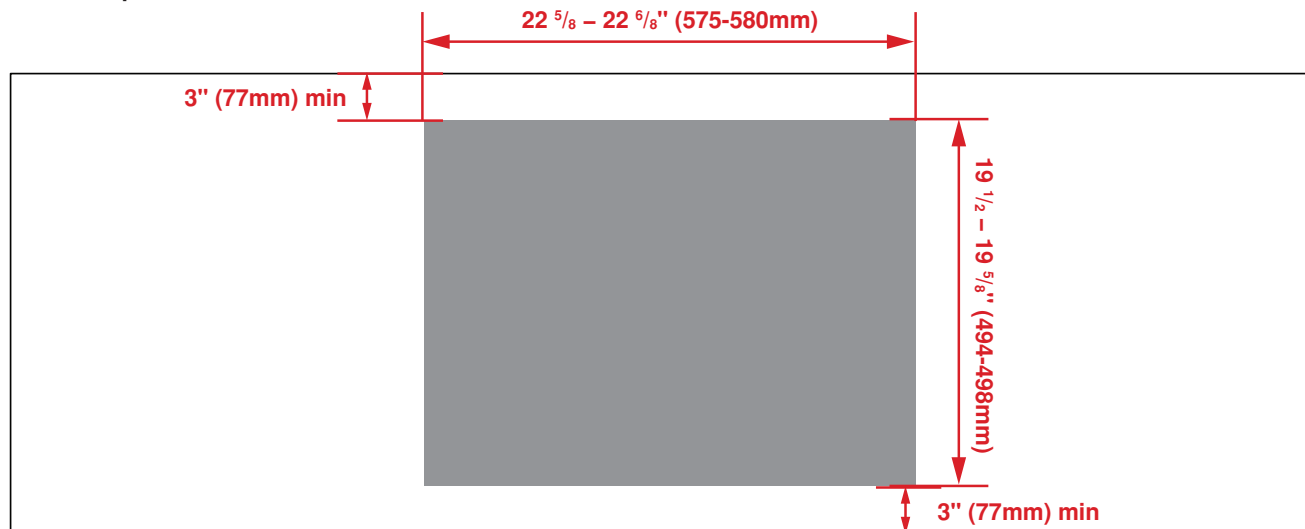

### DIMENSIONS (H X W X D)

3 1/8 x 30 x 21 in.

GENERAL	
Glass Type	Glass
Size	30"
Color	Black
Heating Technology	Electric (Vitroceramic)
Stainless Steel Frame	Yes
Control Type	Front Touch Control
ELECTRIC BURNER FEATURES	
Smooth Top for Easy Cleaning	Yes
Programmable Touch Control System	N/A
Slide Touch Control with Timer	Yes
XL Size Super Burner	N/A
Residual Heat Indicator	Yes
Edge to Edge Frameless Design	N/A
STANDARD POWER	
Front Left	1200 W
Front Right	1100 / 2500 W
Rear Left	1200 W
Rear Right	800 / 2200 W
Center	N/A
DIMENSIONS	
Required Cutout Dimension (H x W x D)	3 1/8 x 30 x 21 in.
Overall Height	3 1/8 in.
Overall Width	30 in.
Overall Depth	21 in.
Weight	33 lbs
POWER / RATINGS	
KW / Amps Rating at 240 V, 60 Hz	220-240 V, 60 Hz
Supply Cord	Yes
Plug Type	4-prong NEMA 30 A

Top

Side – Side View

Front – Side View

Countertop Cutout

NOTE TO THE INSTALLER: All height, width and depth dimensions are shown in inches (as well as metric). Beko US Inc. reserves the absolute and unrestricted right to change product materials and specifications, at any time, without notice. Please visit our website [www.beko.us](http://www.beko.us) or call 888 352 2356 to verify the latest specifications with final dimensional data and other details prior to installation and making a cutout. Applicable product limited warranty information may be found in accompanying product materials or you may contact your account manager for further details. Proper installation is the responsibility of the installer. Product failure due to improper installation is not covered under the Limited Warranty.