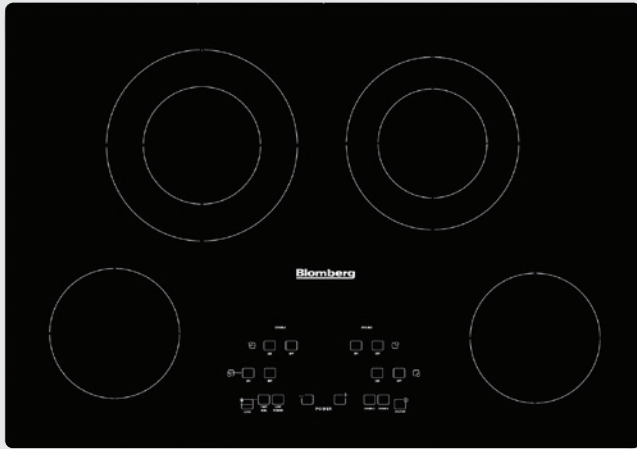

## 30" Smooth Top Electric Cooktop

CTE30400

### FEATURES

- Nine Cooking Levels per Zone
- Four Vitroceramic Cooking Zones
- Two x 1200W - 6"
- 2500W / 1100W - 9" / 6"
- 2200W / 900W - 9" / 5"
- On/off Indicator

### DIMENSIONS (H X W X D)

3 1/8 x 30 x 21 in.

GENERAL	
Glass Type	Glass
Size	30"
Color	Black
Heating Technology	Electric (Vitroceramic)
Stainless Steel Frame	Yes
Control Type	Front Touch Control
ELECTRIC BURNER FEATURES	
Smooth Top for Easy Cleaning	Yes
Programmable Touch Control System	N/A
Slide Touch Control with Timer	Yes
XL Size Super Burner	N/A
Residual Heat Indicator	Yes
Edge to Edge Frameless Design	N/A
STANDARD POWER	
Front Left	1200 W
Front Right	1100 / 2500 W
Rear Left	1200 W
Rear Right	800 / 2200 W
Center	N/A
DIMENSIONS	
Required Cutout Dimension (H x W x D)	3 1/8 x 30 x 21 in.
Overall Height	3 1/8 in.
Overall Width	30 in.
Overall Depth	21 in.
Weight	33 lbs
POWER / RATINGS	
KW / Amps Rating at 240 V, 60 Hz	220-240 V, 60 Hz
Supply Cord	Yes
Plug Type	4-prong NEMA 30 A