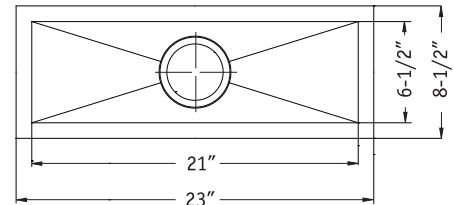

CONTEMPO SERIES

Zero Radius Undermount Trough Bar/Prep Bowl Model CTB-2385

CTB-2385

FEATURES

- Premium grade T-304 stainless steel
- 6" depth • 18 gauge
- StoneGuard™ undercoating over Super-Silencer pad
- True zero radius ledge and bottom
- Brushed satin, • 3-1/2" drain opening
- Fits 30" sink base
- Supplied with cutout template, fasteners and instructions
- Complies with ASME A112.19.3-2000, UPC®
- Lifetime Limited Warranty

ASME A112.19.3-2000

OPTIONAL ACCESSORIES

Wire rack : BG-1208

Strainer: 190-9180

OVERALL DIMENSIONS	EACH BOWL	CUTOUT SIZE	PACKAGING*	WEIGHT*
23" x 8-1/2"	21" x 6-1/2"	See Template	1/16 pcs.	10/200 lbs.

*Standard packaging: Single boxed /Pallet of single boxed.
All dimensions are in inches. Specifications subject to change without notice.