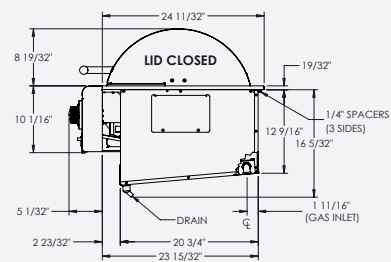

48" ROCKWELL SOCIAL GRILL

CRG-48BN00-A

FEATURES

- World's first social grill with fully disappearing lid.
- Enjoy a 360-degree grilling experience, allowing you to interact with friends and family from every angle.
- Built-in for seamless integration into your luxury outdoor kitchen.
- Three 20,000 BTU 304 Stainless Steel Patented Crossflame® Burners.
- Easy to clean pull-out tray for grease management.
- 666 sq. inch cooking surface.
- 304 Series Stainless Steel interior and exterior.
- Pair with any True Residential undercounter model for the ultimate outdoor kitchen package.

CUSTOMIZE YOUR CALIBER

Customize your Caliber with a variety of finish and hardware options at true-caliber.com.

CUSTOMIZATION

SPECIFICATIONS

Cutout Dimensions (w x d x h)	46³/₄" x 23⁷/₈" x 16³/₄" (1/8" tolerance) *HEIGHT DOES INCLUDE DRAIN VALVE
Crated Weight (lbs.)	248
Burners	3
Cooking Grate Type	Stainless Steel Grill
Ignition Type	Integrated Piezo Electric (no power required)
Fuel	Natural Gas or Liquid Propane
Gas Requirements	4" W.C. for Natural Gas 11" W.C. for Liquid Propane

ACCESSORIES (OPTIONAL)

The Caliber Grill Cover - For the Rockwell Social Grill, this cover offers superior sun and weather protection, as well as built-in weighted sand bags to hold it securely in place.

WARRANTY

- 1 year full (parts & labor)
- 3 year grill system (parts)

PLAN VIEW

Note: Please refer to installation manual for detailed drawings.

FRONT VIEW

TOP VIEW

SIDE VIEW 1

SIDE VIEW 2

*Dimensions may vary +/- 1/8"