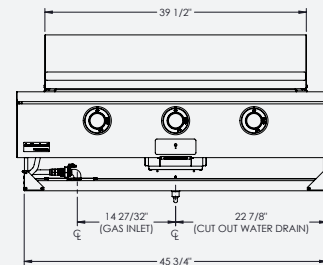

PLAN VIEW

Note: Please refer to installation manual for detailed drawings.

FRONT VIEW