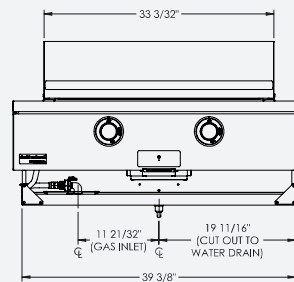

PLAN VIEW

Note: Please refer to installation manual for detailed drawings.

FRONT VIEW