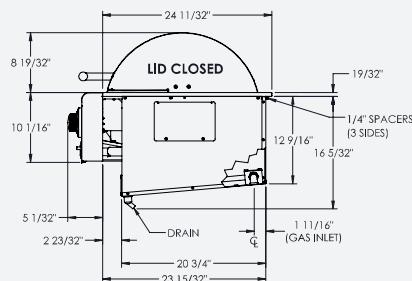

42" ROCKWELL SOCIAL GRILL

CRG-42BN00-A

FEATURES

- World's first social grill with fully disappearing lid.
- Enjoy a 360-degree grilling experience, allowing you to interact with friends and family from every angle.
- Built-in for seamless integration into your luxury outdoor kitchen.
- Two 20,000 BTU 304 Stainless Steel Patented Crossflame® Burners.
- Easy to clean pull-out tray for grease management.
- 555 sq. inch cooking surface.
- 304 Series Stainless Steel interior and exterior.
- Pair with any True Residential undercounter model for the ultimate outdoor kitchen package.

CUSTOMIZE YOUR CALIBER

Customize your Caliber with a variety of finish and hardware options at true-caliber.com.

CUSTOMIZATION

SPECIFICATIONS

Cutout Dimensions (w x d x h)	40³/₈" x 23⁷/₈" x 16³/₄" (1/8" tolerance) *HEIGHT DOES INCLUDE DRAIN VALVE
Crated Weight (lbs.)	212
Burners	2
Cooking Grate Type	Stainless Steel Grill
Ignition Type	Integrated Piezo Electric (no power required)
Fuel	Natural Gas or Liquid Propane
Gas Requirements	4" W.C. for Natural Gas 11" W.C. for Liquid Propane

ACCESSORIES (OPTIONAL)

The Caliber Grill Cover - For the Rockwell Social Grill, this cover offers superior sun and weather protection, as well as built-in weighted sand bags to hold it securely in place.

WARRANTY

- 1 year full (parts & labor)
- 3 year grill system (parts)

PLAN VIEW

Note: Please refer to installation manual for detailed drawings.

FRONT VIEW

TOP VIEW

SIDE VIEW 1

SIDE VIEW 2

*Dimensions may vary +/- 1/8"