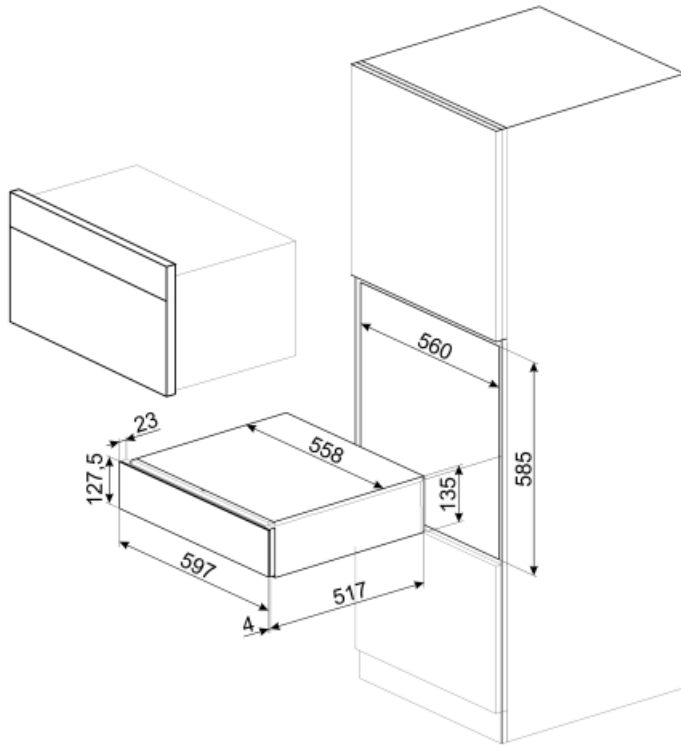

# CPS315X

Product family	Drawer
Commercial height	14 cm
Type	Sommelier

## Technical Features

Opening mechanism	Push-pull	Maximum drawer loading weight	85 kg
Base material	Stainless steel	Included accessories	Slavonic durmast wood interior, Wine pump, 2 corks, Sparkling wines cork, Cork to pour wine, Anti-drip cork, Steel cork for sparkling wines, Champagne pliers, Sommelier corkscrew, Red wines cork, Wine thermometer with slipcase, Wine funnel with wooden handle
Max weight allowance	15 kg		

## Logistic Information

Width	23 1/2 "	Height	5 5/16 "
Depth	21 3/16 "		

---