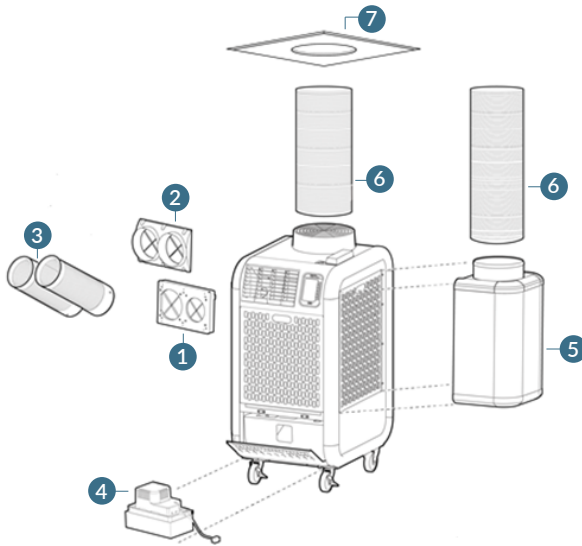

ACCESSORIES

NOZZLE APPLICATION

#	Part No.	Description
1	481769-0280	5" Two Hole Base Plate
2	481170-0480	5" Two Hole Quick Connect Flange
3	484209-0480	5" Quick Connect Nozzle**
4	484789-0220	Condensate Pump, 230v
5	484350-1170	Plenum Condenser Air
6	481744-0062	12" Self-Supported Duct
7	484490-1030	Ceiling Tile Kit, 12-in hole, metal
*	LA146373-8280	Ceiling Tile Kit, 12-in hole, plastic
*	LAY45771-0060	Flexible Air Duct, 8' by 12"
*	HDK-12	2' x 2' Ceiling Tile with 8' of 12" Flex Duct

* Not Pictured
** Sold Individually