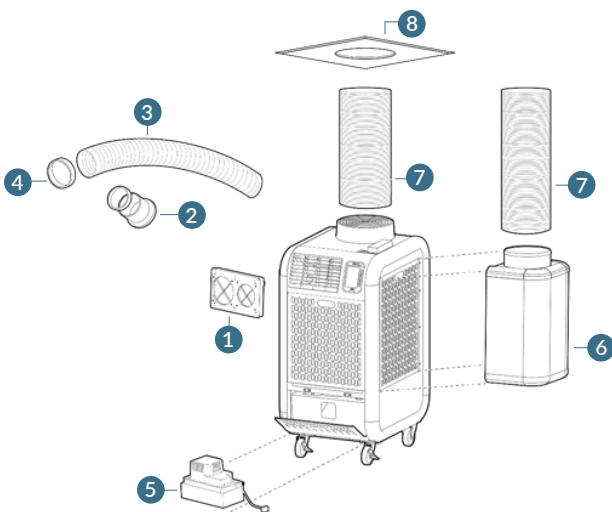

DUCT HOSE APPLICATION

#	Part No.	Description
1	481769-0280	5" Two Hole Base Plate
2	481170-0450	5" Flange Ext. Duct**
3	481744-0090	5" Self-Supported Duct**
4	481851-0200	5" Trim Ring**
5	484789-0220	Condensate Pump, 230v
6	484350-1170	Plenum Condenser Air
7	481744-0062	12" Self-Supported Duct
8	484490-1030	Ceiling Tile Kit, 12-in hole, metal
*	LA146373-8280	Ceiling Tile Kit, 12-in hole, plastic
*	LAY45771-0060	Flexible Air Duct, 8' by 12"
*	HDK-12	2' x 2' Ceiling Tile with 8' of 12" Flex Duct

* Not Pictured
** Sold Individually