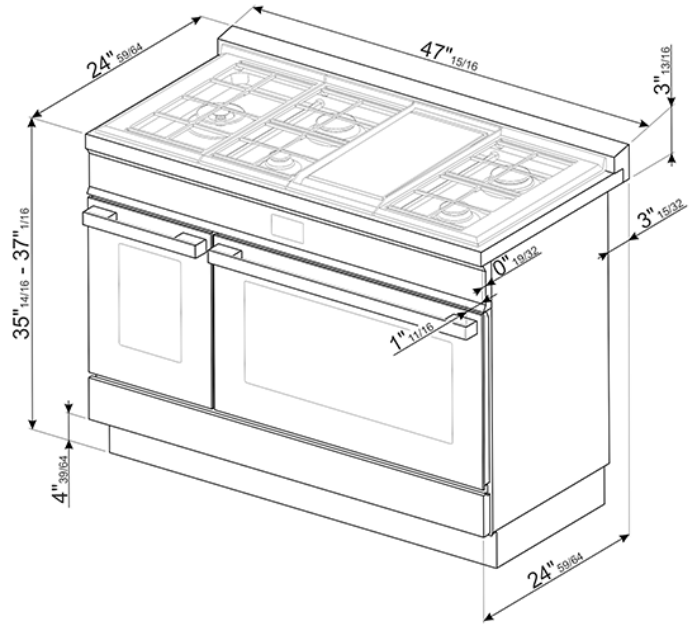

CPF48UGMX

Portofino Pro-Style Dual Fuel Range,
Stainless Steel, 48" x 25"
EAN13: 8017709259082

- **PORTOFINO STYLE** • Stainless steel control knobs • **Thermoseal cavity, energy efficiency best-in-class** • **Soft close oven door** • Full-width continuous grates • Storage compartment with inner drawer • **MULTIFUNCTION ELECTRIC OVEN:** • 10 cooking modes including Pizza Function • Vapor-clean function • Programmable timer with touch display • Adjustable thermostat 120° - 500°F • Air-cooled triple-glazed removable door • **True European triple convection** • Oven capacity: 4.5 cu. ft. • **Ever Clean enameled interior cavity** • 5 shelf positions • 2 x halogen oven lights • Bake element 1.7kW • Broil element 2.9kW • Convection element 1.5kW • **MULTIFUNCTION ELECTRIC OVEN – SECONDARY OVEN** • 4 cooking modes • **True European convection** • Adjustable thermostat 120° - 440°F • “Ever-Clean” enamelled oven interior • Air-cooled triple-glazed removable door • Removable inner glass for easy cleaning • Oven capacity: 1.45 Cu.Ft • 5 shelf positions • 2 x halogen oven lights • Bake element 750W • Broil element 2,05kW • Convection element 1.5kW • **GAS RANGETOP:** • 5 gas burners with Electric Griddle • Center-rear 1200 BTUs • Center-front 4500 BTUs • Right-rear 12000 BTUs • Right-front 8000 BTUs • **Left double-inset super burner 20000 BTUs** • Heavy-duty cast iron grates • Automatic electric ignition • LP gas conversion kit included • **SAFETY:** • Gas safety valves • Air-cooled door to prevent overheating • Connected load nominal power: 240/120V - 17 Amps • Voltage rating: 240/120V 60Hz • **ACCESSORIES INCLUDED:** • 1 wok ring • 1 rotisserie kit • 1 deep oven tray • 1 total-extraction telescopic guide • 2 chrome shelves • 1 black toe kick