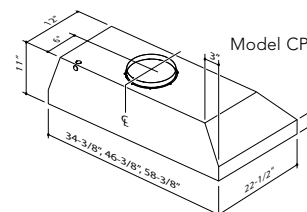

Model CP55IQ

Model CP57E

Model CP57IQ

Only the 46-3/8" width is available in both depths

A. Installation height above the cooking surface 24-30"

B. The distance from bottom of range hood to top of range hood: 11"