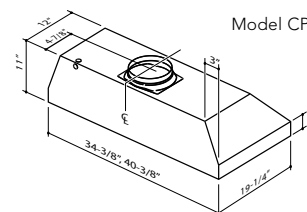

Blower Options

Internal	iQ6	iQ12		
Blower CFM	600	1200		
Sones High/Low	<0.3/8.5	<0.3/10.0		
External In-line	ILB3	ILB6	ILB9	ILB11
Max CFM	280	600	800	1100
Some levels are typically half of comparable CFM internal blowers.				
External Exterior	EB6	EB9	EB12	EB15
Max CFM	600	900	1200	1500
Some levels are typically half of comparable CFM internal blowers.				

Model CP55IQ

Model CP57E

Model CP57IQ

Only the 46-3/8" width is available in both depths

A. Installation height above the cooking surface 24-30"

B. The distance from bottom of range hood to top of range hood: 11"