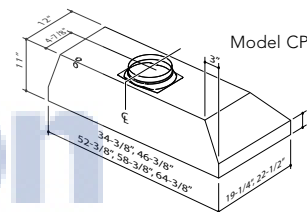

Accessories

Universal MUA Damper	MD6TU, MD8TU, MD10TU
Non-Duct Kit	ANKCP55, for CP55 only
Non-duct Filter	AFCROUND2 for CP55

Installation Requirements

Amps @ 120V: Internal Blower	CP55IQ: 4.7A, CP57IQT: 8.3A
Amps @ 120V: External Blower	CP57E: 7.0A
Electrical Connection	Direct Wire
Duct Size: Internal Blower	iQ6: 8", iQ12: 10"
Duct Size: External Blower	10"
Duct Direction	Vertical
Backdraft Damper	Included

Model CP55IQ

Model CP57E

Model CP57IQ

Only the 46-3/8" width is available in both depths

A. Installation height above the cooking surface 24-30"

B. The distance from bottom of range hood to top of range hood: 11"