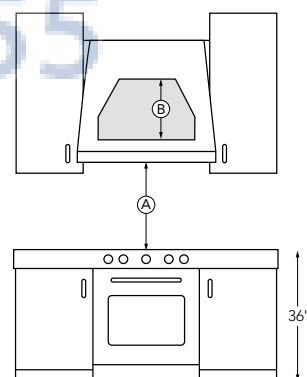

Model CP55IQ

Model CP57E

Model CP57IQ

Only the 46-3/8" width is available in both depths

A. Installation height above the cooking surface 24-30"

B. The distance from bottom of range hood to top of range hood: 11"