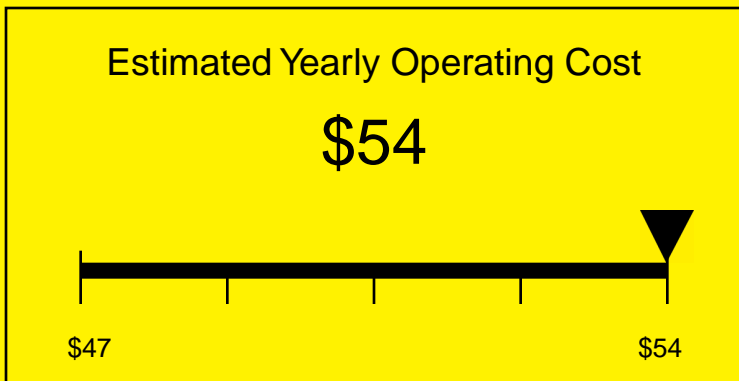

ENERGYGUIDE

REFRIGERATOR
Defrost: Cycle

CP171SS
12.0 Cubic Feet

Compare the energy use of this product with others
before you buy

Your cost will depend on your utility rates

Based on a 2007 U.S. Government national average cost of 10.65 cents per kWh for electricity. Your actual operating cost will vary depending on your local utility rates and your use of the product.