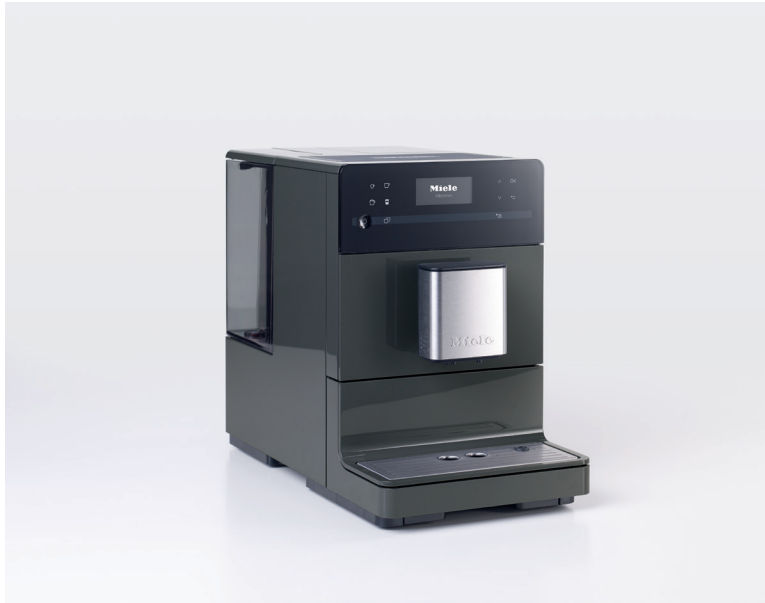

CM 5300 Countertop Coffee Machine

Ultimate convenience for maximum enjoyment

Features:

- OneTouch and OneTouch for Two function - make one or two servings at the touch of a button
- Coffee Pot Function - Make up to 8 cups of coffee at a time
- DirectSensor Control Panel with 4 row text display
- Brewing specialties - One or two servings of espresso, coffee, long coffee, ristretto, cappuccino, latté macchiato, cafe latté, hot milk & milk froth
- Second type of coffee possible using ground coffee
- Height adjustable coffee spout
3 1/8" - 5 2/8"
- Easy cleaning with a dishwasher-safe drip tray, removable brew unit and Automatic Cleaning programs

OneTouch for Two Function

CM 5300 Facts and Figures

▪ Bean container:	7 oz.
▪ Water tank:	44 oz.
▪ Waste container:	6 portions
▪ Pump pressure:	15 bars

DirectSensor Control Panel

MODEL OVERVIEW

Color: Graphite Grey

Miele Item Number:
29530010USA

Miele EAN Number:
4002516047513

Optional Accessories: Stainless Steel Milk Flask, Stainless Steel Coffee Pot, Descaling & Cleaning Tablets, Miele Black Edition N°1 coffee beans

Launch Date: March 4th, 2019

Dimensions:
9 1/2" W x 14 3/16" H x 18 1/8" D