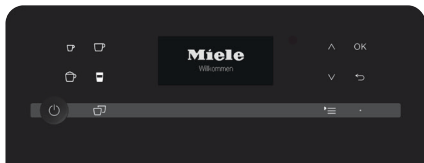

CM 5300 Countertop Coffee Machine

Ultimate convenience for maximum enjoyment

Features:

- OneTouch and OneTouch for Two function - make one or two servings at the touch of a button
- Coffee Pot Function - Make up to 8 cups of coffee at a time
- DirectSensor Control Panel with 4 row text display
- Brewing specialties - One or two servings of espresso, coffee, long coffee, ristretto, cappuccino, latté macchiato, cafe latté, hot milk & milk froth
- Second type of coffee possible using ground coffee
- Height adjustable coffee spout
3 1/8" - 5 2/8"
- Easy cleaning with a dishwasher-safe drip tray, removable brew unit and Automatic Cleaning programs

OneTouch for Two Function

CM 5300 Facts and Figures

▪ Bean container:	7 oz.
▪ Water tank:	44 oz.
▪ Waste container:	6 portions
▪ Pump pressure:	15 bars

DirectSensor Control Panel

MODEL OVERVIEW

Color: Graphite Grey