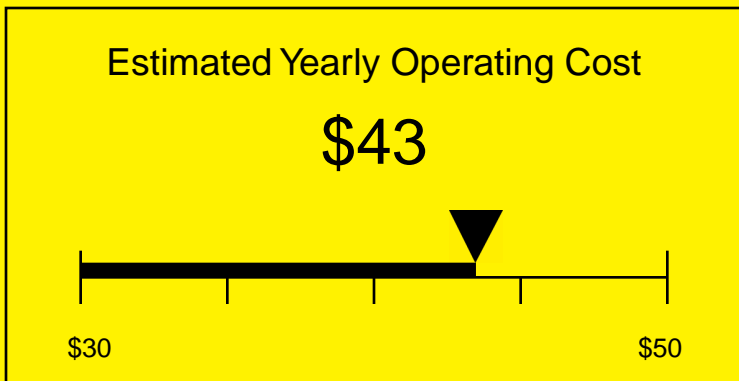

ENERGYGUIDE

REFRIGERATOR-FREEZER
Defrost: Manual

CM421BLXSSTB
4.1 Cubic Feet

Compare the energy use of this product with others
before you buy

Your cost will depend on your utility rates

Based on a 2007 U.S. Government national average cost of 10.65 cents per kWh for electricity. Your actual operating cost will vary depending on your local utility rates and your use of the product.