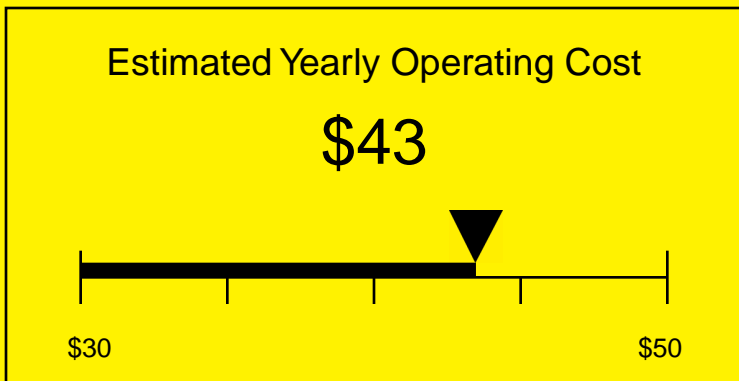

ENERGYGUIDE

REFRIGERATOR-FREEZER
Defrost: Manual

CM421BLXSSHH
4.1 Cubic Feet

Compare the energy use of this product with others
before you buy

Your cost will depend on your utility rates

Based on a 2007 U.S. Government national average cost of 10.65 cents per kWh for electricity. Your actual operating cost will vary depending on your local utility rates and your use of the product.