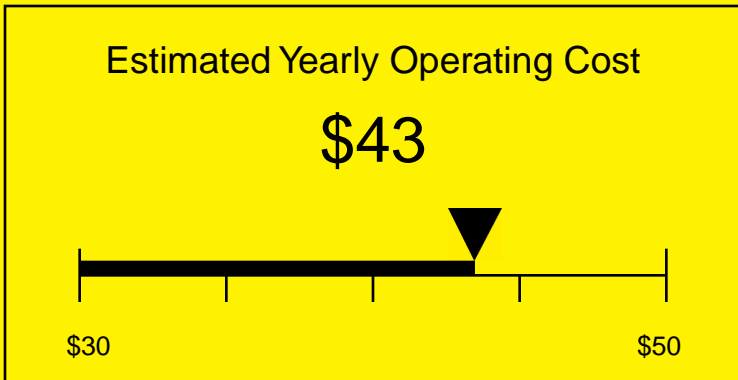

# ENERGYGUIDE

REFRIGERATOR-FREEZER  
Defrost: Manual

CM421BLXCSS  
4.1 Cubic Feet

Compare the energy use of this product with others  
before you buy

Your cost will depend on your utility rates

Based on a 2007 U.S. Government national average cost of 10.65 cents per kWh for electricity. Your actual operating cost will vary depending on your local utility rates and your use of the product.