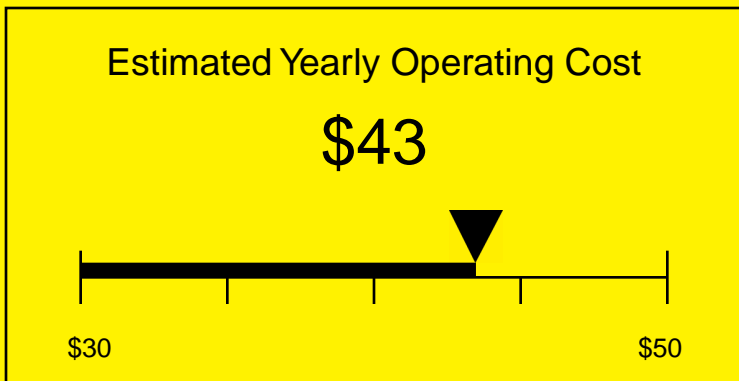

# ENERGYGUIDE

REFRIGERATOR-FREEZER  
Defrost: Manual

CM421BLXBISSHV  
4.1 Cubic Feet

Compare the energy use of this product with others  
before you buy

Your cost will depend on your utility rates

Based on a 2007 U.S. Government national average cost of 10.65 cents per kWh for electricity. Your actual operating cost will vary depending on your local utility rates and your use of the product.