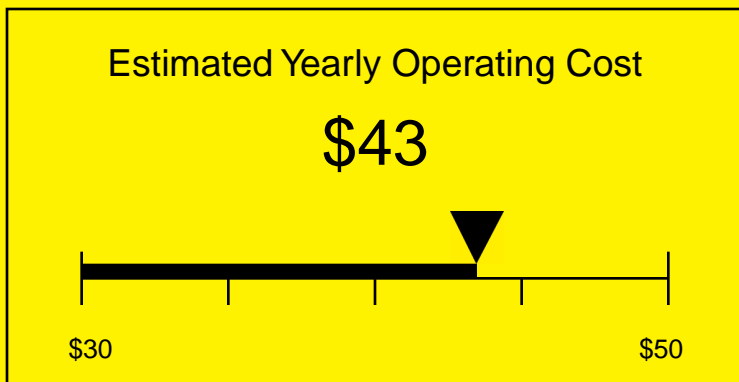

ENERGYGUIDE

REFRIGERATOR-FREEZER
Defrost: Manual

CM421BLXBIDPL
4.1 Cubic Feet

Compare the energy use of this product with others
before you buy

Your cost will depend on your utility rates

Based on a 2007 U.S. Government national average cost of 10.65 cents per kWh for electricity. Your actual operating cost will vary depending on your local utility rates and your use of the product.