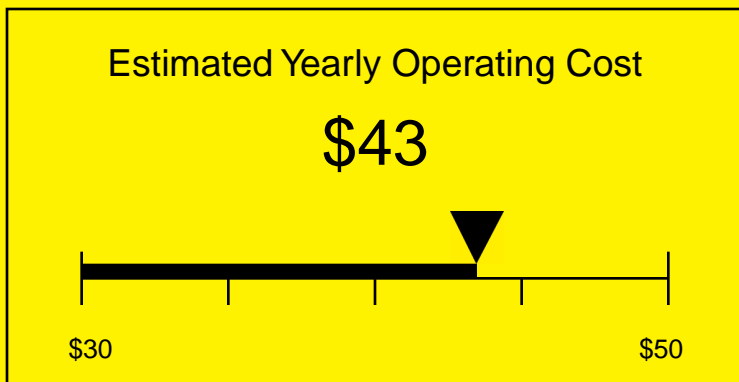

ENERGYGUIDE

REFRIGERATOR-FREEZER
Defrost: Manual

CM421BLSSTBADA
4.1 Cubic Feet

Compare the energy use of this product with others
before you buy

Your cost will depend on your utility rates

Based on a 2007 U.S. Government national average cost of 10.65 cents per kWh for electricity. Your actual operating cost will vary depending on your local utility rates and your use of the product.