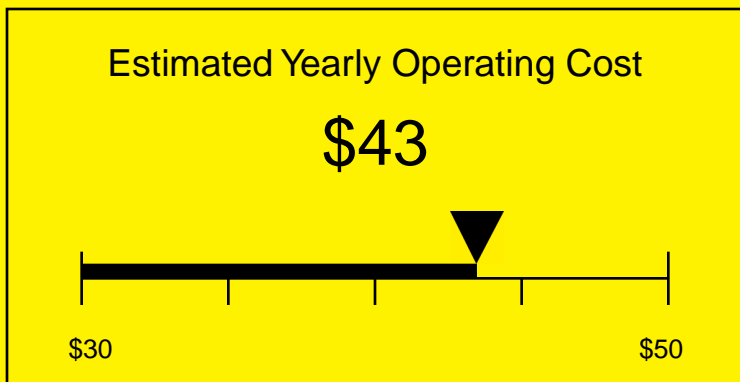

ENERGYGUIDE

REFRIGERATOR-FREEZER
Defrost: Manual

CM421BLIF
4.1 Cubic Feet

Compare the energy use of this product with others
before you buy

Your cost will depend on your utility rates

Based on a 2007 U.S. Government national average cost of 10.65 cents per kWh for electricity. Your actual operating cost will vary depending on your local utility rates and your use of the product.