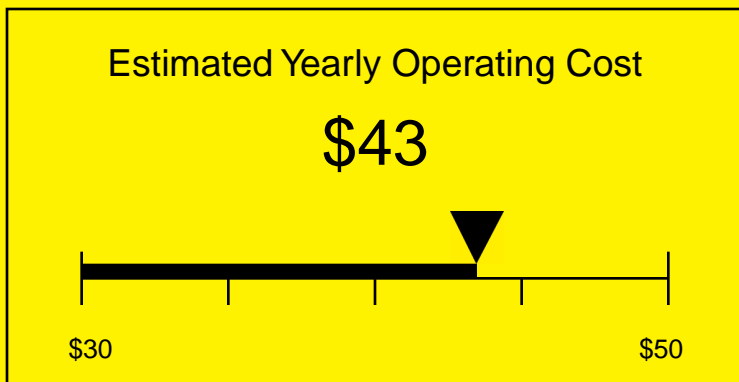

# ENERGYGUIDE

REFRIGERATOR-FREEZER  
Defrost: Manual

CM421BLFRADA  
4.1 Cubic Feet

Compare the energy use of this product with others  
before you buy

Your cost will depend on your utility rates

Based on a 2007 U.S. Government national average cost of 10.65 cents per kWh for electricity. Your actual operating cost will vary depending on your local utility rates and your use of the product.