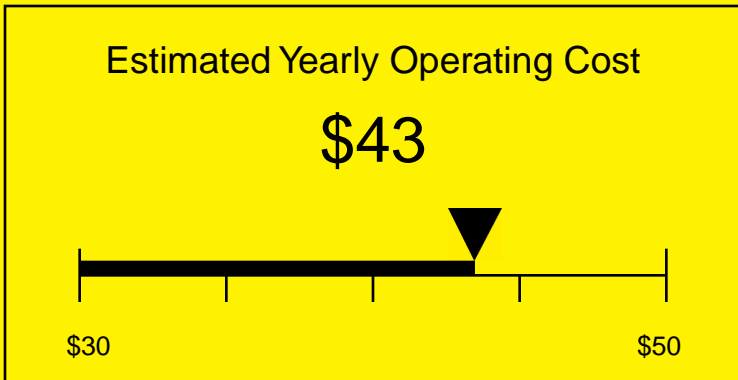

ENERGYGUIDE

REFRIGERATOR-FREEZER
Defrost: Manual

CM421BLCSSADA
4.1 Cubic Feet

Compare the energy use of this product with others
before you buy

Your cost will depend on your utility rates

Based on a 2007 U.S. Government national average cost of 10.65 cents per kWh for electricity. Your actual operating cost will vary depending on your local utility rates and your use of the product.