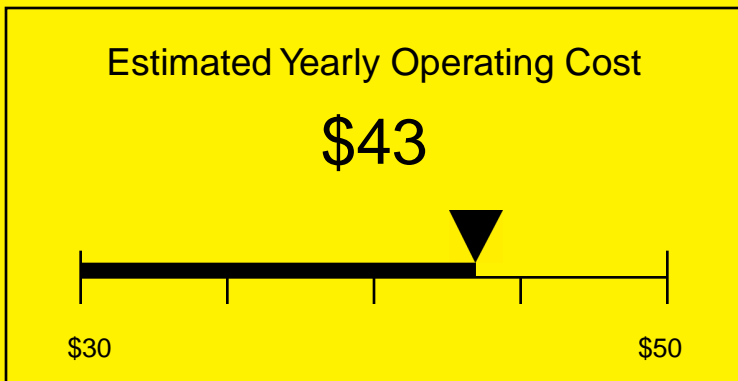

ENERGYGUIDE

REFRIGERATOR-FREEZER
Defrost: Manual

CM421BLBISSTB
4.1 Cubic Feet

Compare the energy use of this product with others
before you buy

Your cost will depend on your utility rates

Based on a 2007 U.S. Government national average cost of 10.65 cents per kWh for electricity. Your actual operating cost will vary depending on your local utility rates and your use of the product.