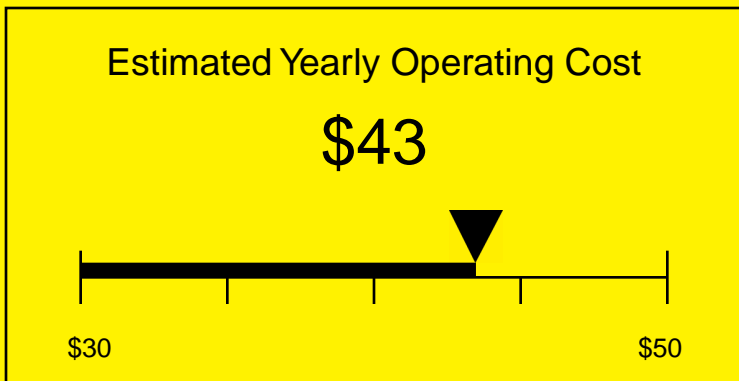

ENERGYGUIDE

REFRIGERATOR-FREEZER
Defrost: Manual

CM421BLBISSHV
4.1 Cubic Feet

Compare the energy use of this product with others
before you buy

Your cost will depend on your utility rates

Based on a 2007 U.S. Government national average cost of 10.65 cents per kWh for electricity. Your actual operating cost will vary depending on your local utility rates and your use of the product.