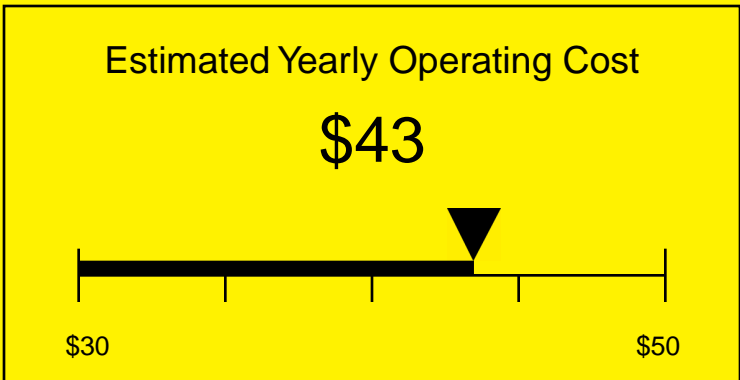

ENERGYGUIDE

REFRIGERATOR-FREEZER
Defrost: Manual

CM421BLBISSHVADA
4.1 Cubic Feet

Compare the energy use of this product with others
before you buy

Your cost will depend on your utility rates

Based on a 2007 U.S. Government national average cost of 10.65 cents per kWh for electricity. Your actual operating cost will vary depending on your local utility rates and your use of the product.