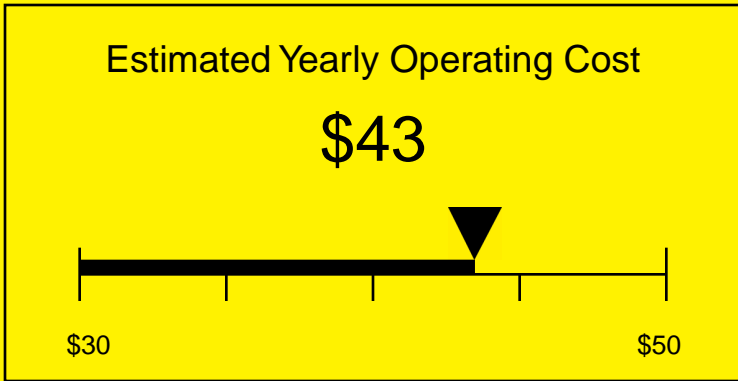

# ENERGYGUIDE

REFRIGERATOR-FREEZER  
Defrost: Manual

CM421BLBIFADA  
4.1 Cubic Feet

Compare the energy use of this product with others  
before you buy

Your cost will depend on your utility rates

Based on a 2007 U.S. Government national average cost of 10.65 cents per kWh for electricity. Your actual operating cost will vary depending on your local utility rates and your use of the product.