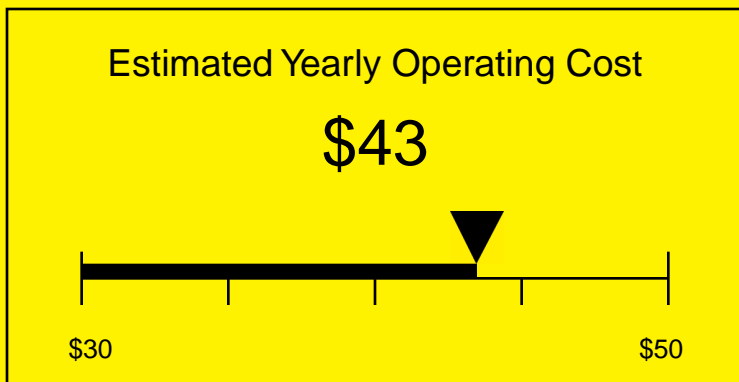

# ENERGYGUIDE

REFRIGERATOR-FREEZER  
Defrost: Manual

CM421BLBIFRADA  
4.1 Cubic Feet

Compare the energy use of this product with others  
before you buy

Your cost will depend on your utility rates

Based on a 2007 U.S. Government national average cost of 10.65 cents per kWh for electricity. Your actual operating cost will vary depending on your local utility rates and your use of the product.