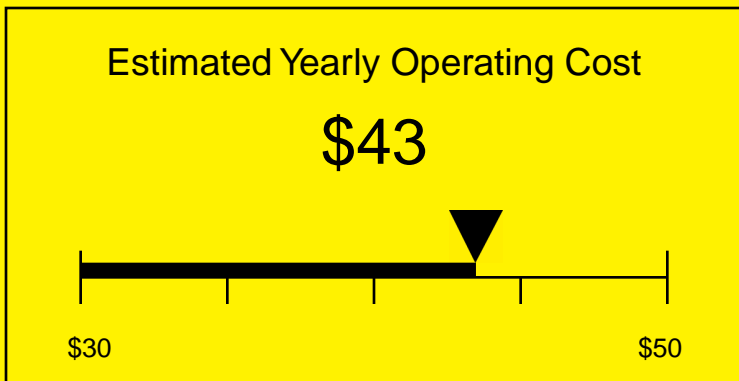

ENERGYGUIDE

REFRIGERATOR-FREEZER
Defrost: Manual

CM421BLBIDPL
4.1 Cubic Feet

Compare the energy use of this product with others
before you buy

Your cost will depend on your utility rates

Based on a 2007 U.S. Government national average cost of 10.65 cents per kWh for electricity. Your actual operating cost will vary depending on your local utility rates and your use of the product.