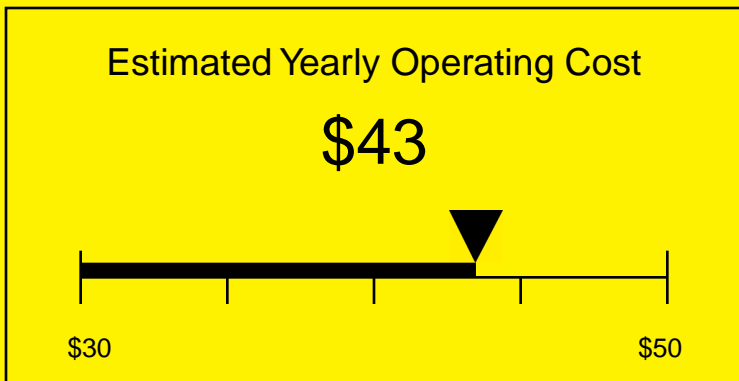

# ENERGYGUIDE

REFRIGERATOR-FREEZER  
Defrost: Manual

CM421BLBIDPLADA  
4.1 Cubic Feet

Compare the energy use of this product with others  
before you buy

**408kWh**

Estimated Yearly Electricity Use

Your cost will depend on your utility rates

Based on a 2007 U.S. Government national average cost of 10.65 cents per kWh for electricity. Your actual operating cost will vary depending on your local utility rates and your use of the product.