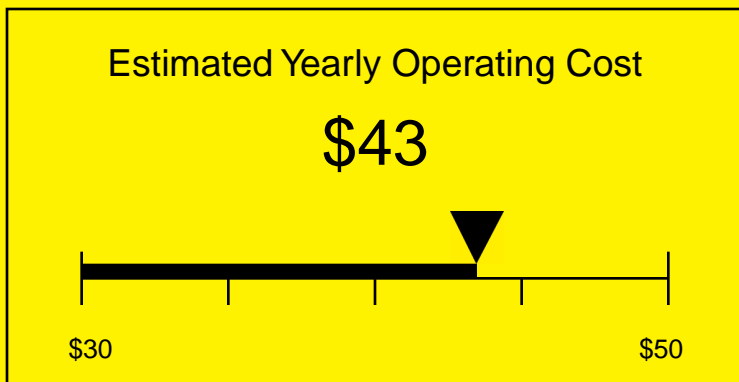

ENERGYGUIDE

REFRIGERATOR-FREEZER
Defrost: Manual

CM421BLBIADA
4.1 Cubic Feet

Compare the energy use of this product with others
before you buy

Your cost will depend on your utility rates

Based on a 2007 U.S. Government national average cost of 10.65 cents per kWh for electricity. Your actual operating cost will vary depending on your local utility rates and your use of the product.