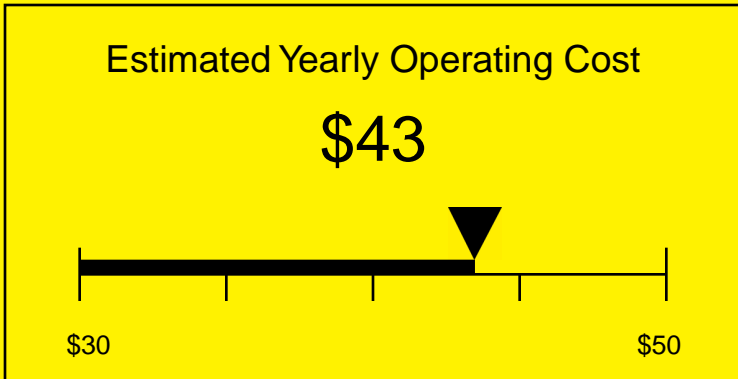

ENERGYGUIDE

REFRIGERATOR-FREEZER
Defrost: Manual

CM421BLADA
4.1 Cubic Feet

Compare the energy use of this product with others
before you buy

Your cost will depend on your utility rates

Based on a 2007 U.S. Government national average cost of 10.65 cents per kWh for electricity. Your actual operating cost will vary depending on your local utility rates and your use of the product.