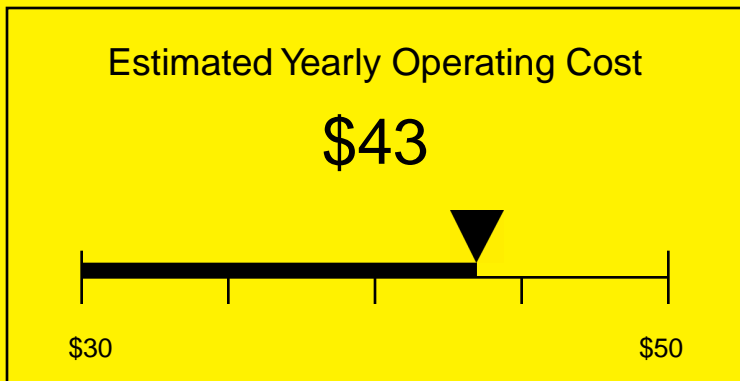

ENERGYGUIDE

REFRIGERATOR-FREEZER
Defrost: Manual

CM411LSSTB
4.1 Cubic Feet

Compare the energy use of this product with others
before you buy

Your cost will depend on your utility rates

Based on a 2007 U.S. Government national average cost of 10.65 cents per kWh for electricity. Your actual operating cost will vary depending on your local utility rates and your use of the product.