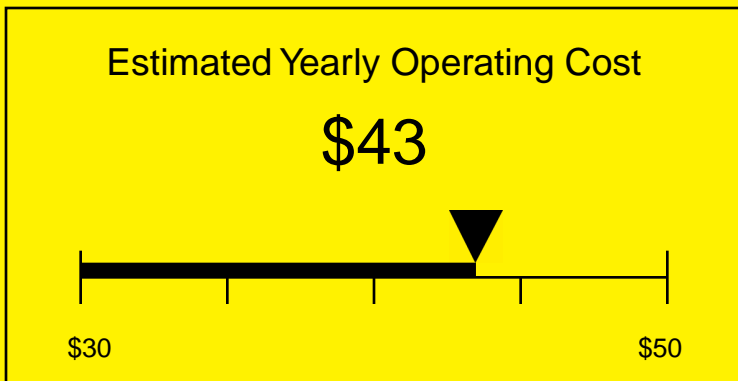

ENERGYGUIDE

REFRIGERATOR-FREEZER
Defrost: Manual

CM411LSSHV
4.1 Cubic Feet

Compare the energy use of this product with others
before you buy

Your cost will depend on your utility rates

Based on a 2007 U.S. Government national average cost of 10.65 cents per kWh for electricity. Your actual operating cost will vary depending on your local utility rates and your use of the product.