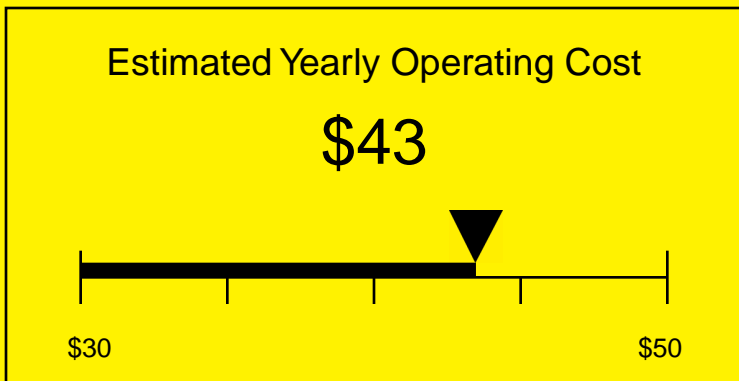

# ENERGYGUIDE

REFRIGERATOR-FREEZER  
Defrost: Manual

CM411LSSH  
4.1 Cubic Feet

Compare the energy use of this product with others  
before you buy

Your cost will depend on your utility rates

Based on a 2007 U.S. Government national average cost of 10.65 cents per kWh for electricity. Your actual operating cost will vary depending on your local utility rates and your use of the product.