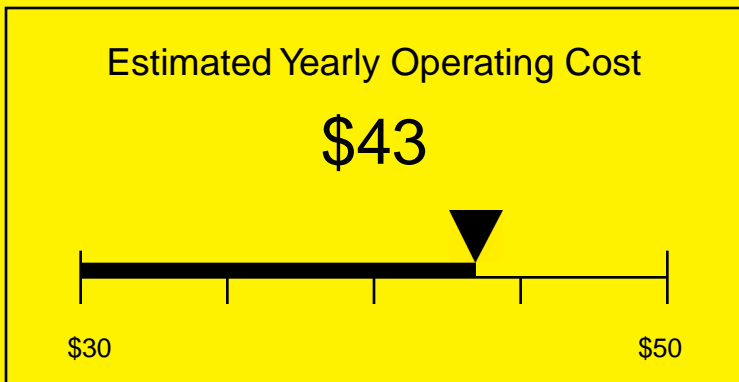

# ENERGYGUIDE

REFRIGERATOR-FREEZER  
Defrost: Manual

CM411LBISSHV  
4.1 Cubic Feet

Compare the energy use of this product with others  
before you buy

Your cost will depend on your utility rates

Based on a 2007 U.S. Government national average cost of 10.65 cents per kWh for electricity. Your actual operating cost will vary depending on your local utility rates and your use of the product.