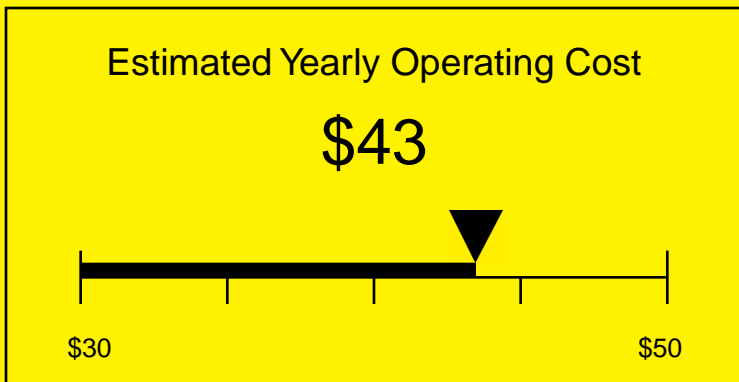

# ENERGYGUIDE

REFRIGERATOR-FREEZER  
Defrost: Manual

CM411LBISSHVADA  
4.1 Cubic Feet

Compare the energy use of this product with others  
before you buy

Your cost will depend on your utility rates

Based on a 2007 U.S. Government national average cost of 10.65 cents per kWh for electricity. Your actual operating cost will vary depending on your local utility rates and your use of the product.