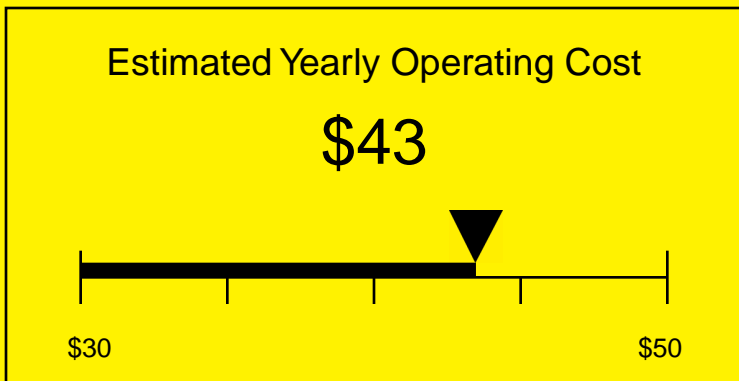

ENERGYGUIDE

REFRIGERATOR-FREEZER
Defrost: Manual

CM411LBISHH
4.1 Cubic Feet

Compare the energy use of this product with others
before you buy

Your cost will depend on your utility rates

Based on a 2007 U.S. Government national average cost of 10.65 cents per kWh for electricity. Your actual operating cost will vary depending on your local utility rates and your use of the product.