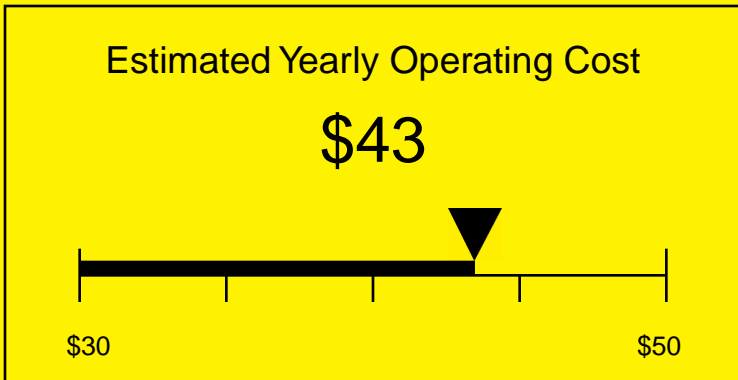

ENERGYGUIDE

REFRIGERATOR-FREEZER
Defrost: Manual

CM411LBISSHHADA
4.1 Cubic Feet

Compare the energy use of this product with others
before you buy

Your cost will depend on your utility rates

Based on a 2007 U.S. Government national average cost of 10.65 cents per kWh for electricity. Your actual operating cost will vary depending on your local utility rates and your use of the product.